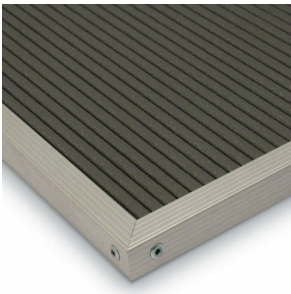

Product Sheet

Item ID # OFLBV-3648

Open Face Vinyl Letter Board 36x48 + 1/2" Silver Trim Aluminum Frame

FOR CURRENT PRICING, VISIT THE ID # LISTED ABOVE
FREE SHIPPING

Product Details

- Extra Large Letter Board Size 36x48
- Open Face Vinyl Letter Board
- Silver Trim Letter Board Display Frame
- Narrow Off-The-Wall Frame Depth: 1/2"
- Overall Vinyl Letter Board Frame Size: 36 x 48
- Silver aluminum trim (3/4" wide) borders the vinyl letter board
- Vinyl letterboard with 1/4" grooves for easy letter and number insertion
- 3/4" White Helvetica letters and numbers included (290 Characters)
- Silver aluminum backer helps protect against the outdoor elements
- Hanging Hardware is riveted onto the back for easy wall or ceiling mount
- Open Face 36x48 letter board frame for **Indoor** or **Outdoor use**
- Call for Custom Open Framed Letterboard Display Sizes

NOTE: If used outdoors, the letter board should be covered by an overhang or enclosed in a case. It is not meant for outdoor use with direct exposure to inclement weather.

Ordering Options

- Frame Orientation: Portrait or Landscape
- Optional colors for vinyl letterboard panel
- Optional letter & character sets (1/2", 3/4", 1", 2", 3")

*CUSTOM SIZES AVAILABLE | CALL US

Model	Overall Letter Board Size	Ships Via	Shipping Weight
OFLBV-3648	36" x 48"	FedEx	37