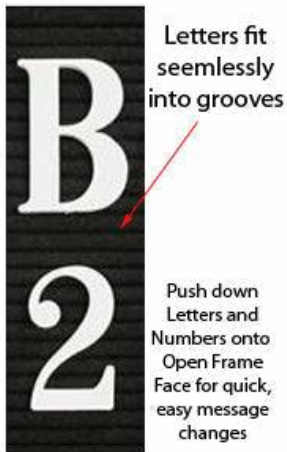

Product Sheet

Item ID # OFLBV-3030

Open Face Vinyl Letter Board 30x30 Aluminum Frame

FOR CURRENT PRICING, VISIT THE ID # LISTED ABOVE
FREE SHIPPING

Product Details

- **Framed Letter Board**
- 30x30 Vinyl Letter Board
- Overall Vinyl Letter Board Size: 30 x 30
- Overall Frame Depth: 1/2"
- Silver aluminum trim (3/4" wide) borders the vinyl letter board
- Attractive vinyl letterboard with 1/4" grooves allows for easy letter and number insertion
- 3/4" White Helvetica letters and numbers included (290 Characters)
- Hanging Hardware is riveted onto the back for easy wall or ceiling mount
- Open Face letter boards display 30x30 for INDOOR or OUTDOOR use
- Call for Custom Framed Letterboards Vinyl or Fabric

NOTE: If used outdoors, the letter board should be covered by an over-hang or enclosed in a case. It is not meant for outdoor use with direct exposure to inclement weather.

Ordering Options

- Optional colors for vinyl letterboard panel
- Optional letter & character sets (1/2", 3/4", 1", 2", 3")

*CUSTOM SIZES AVAILABLE | CALL US

Model	Overall Letter Board Size	Ships Via	Shipping Weight
OFLBV-3030	30" x 30"	UPS	27