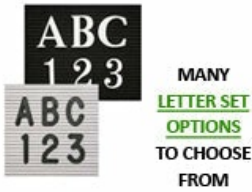

Open Face Vinyl Letter Board 30x30 Aluminum Frame

FOR CURRENT PRICING, VISIT THE ID # LISTED ABOVE
FREE SHIPPING

Product Details

- **Framed Letter Board**
- 30x30 Vinyl Letter Board
- Overall Vinyl Letter Board Size: 30 x 30
- Overall Frame Depth: 1/2"
- Silver aluminum trim (3/4" wide) borders the vinyl letter board
- Attractive vinyl letterboard with 1/4" grooves allows for easy letter and number insertion
- 3/4" White Helvetica letters and numbers included (290 Characters)
- Silver aluminum backer helps protect against the outdoor elements
- Hanging Hardware is riveted onto the back for easy wall or ceiling mount
- Open Face letter boards display 30x30 for INDOOR or OUTDOOR use
- Call for Custom Framed Letterboards Vinyl or Fabric

NOTE: If used outdoors, the letter board should be covered by an over-hang or enclosed in a case. It is not meant for outdoor use with direct exposure to inclement weather.

PORTRAIT or LANDSCAPE

Ordering Options

- Optional colors for vinyl letterboard panel
- Optional letter & character sets (1/2", 3/4", 1", 2", 3")

***CUSTOM SIZES AVAILABLE | CALL US**

Model	Overall Letter Board Size	Ships Via	Shipping Weight
OFLBV-3030	30" x 30"	FedEx	27