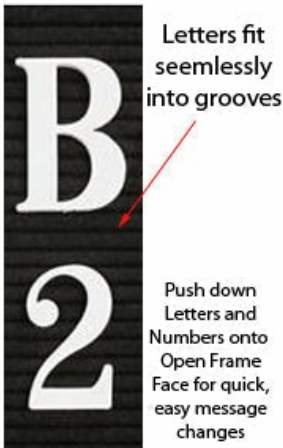

Open Face Vinyl Letter Board 30x30 Aluminum Frame

FOR CURRENT PRICING, VISIT THE ID # LISTED ABOVE
FREE SHIPPING

Product Details

- **Framed Letter Board**
- 30x30 Vinyl Letter Board
- Overall Vinyl Letter Board Size: 30 x 30
- Overall Frame Depth: 1/2"
- Silver aluminum trim (3/4" wide) borders the vinyl letter board
- Attractive vinyl letterboard with 1/4" grooves allows for easy letter and number insertion
- 3/4" White Helvetica letters and numbers included (290 Characters)
- Silver aluminum backer helps protect against the outdoor elements
- Hanging Hardware is riveted onto the back for easy wall or ceiling mount
- Open Face letter boards display 30x30 for INDOOR or OUTDOOR use
- Call for Custom Framed Letterboards Vinyl or Fabric

NOTE: If used outdoors, the letter board should be covered by an over-hang or enclosed in a case. It is not meant for outdoor use with direct exposure to inclement weather.

PORTRAIT or LANDSCAPE

Ordering Options

- Optional colors for vinyl letterboard panel
- Optional letter & character sets (1/2", 3/4", 1", 2", 3")

***CUSTOM SIZES AVAILABLE | CALL US**

Model	Overall Letter Board Size	Ships Via	Shipping Weight
OFLBV-3030	30" x 30"	FedEx	27