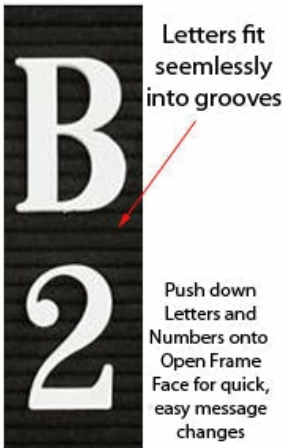

Open Face Vinyl Letter Board 30x36 Aluminum Frame

FOR CURRENT PRICING, VISIT THE ID # LISTED ABOVE
FREE SHIPPING

Product Details

- Open Face Vinyl Letter Board
- **30x36** Grooved Letter Board
- Overall Vinyl Letter Board Frame Size: 30 x 36
- Overall Depth: 1/2"
- Silver aluminum trim (3/4" wide) borders the vinyl letter board
- Attractive vinyl letterboard with 1/4" grooves for easy letter & number insertion
- **3/4" White Helvetica letters and numbers included (290 Characters)**
- Silver aluminum backer helps protect against the outdoor elements
- Hanging Hardware is riveted onto the back for easy wall or ceiling mount
- 30x36 Open Face letter board displays for **INDOOR or OUTDOOR** use
- [Call for Custom Open Face Framed Letterboard Sizes](#)

NOTE: If used outdoors, the letter board should be covered by an over-hang or enclosed in a case. It is not meant for outdoor use with direct exposure to inclement weather.

PORTRAIT or LANDSCAPE

Ordering Options

- Frame Orientation: Portrait or Landscape
- Optional colors for vinyl letterboard panel
- Optional letter & character sets (1/2", 3/4", 1", 2", 3")

*CUSTOM SIZES AVAILABLE | CALL US

Model	Overall Letter Board Size	Ships Via	Shipping Weight
OFLBV-3036	30" x 36"	FedEx	27