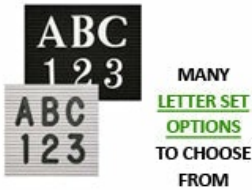

Model	Overall Letter Board Size	Ships Via	Shipping Weight
OFLBV-3036	30" x 36"	FedEx	27