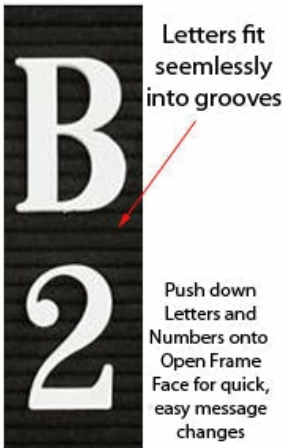

Open Face Vinyl Letter Board 36x36 Aluminum Frame

FOR CURRENT PRICING, VISIT THE ID # LISTED ABOVE
FREE SHIPPING

Product Details

- **Framed Letter Board**
- 36x36 Vinyl Letter Board
- Overall Vinyl Letter Board Size: 36 x 36
- Overall Frame Depth: 1/2"
- Silver aluminum trim (3/4" wide) borders the vinyl letter board
- Attractive vinyl letterboard with 1/4" grooves allows for easy letter and number insertion
- **3/4" White Helvetica letters and numbers included (290 Characters)**
- Silver aluminum backer helps protect against the outdoor elements
- Hanging Hardware is riveted onto the back for easy wall or ceiling mount
- Open Face letter boards display 36x36 for INDOOR or OUTDOOR use
- **Call for Custom Framed Letterboards Vinyl or Fabric**

NOTE: If used outdoors, the letter board should be covered by an over-hang or enclosed in a case. It is not meant for outdoor use with direct exposure to inclement weather.

PORTRAIT or LANDSCAPE

Ordering Options

- Optional colors for vinyl letterboard panel
- Optional letter & character sets (1/2", 3/4", 1", 2", 3")

*CUSTOM SIZES AVAILABLE | CALL US

Model	Overall Letter Board Size	Ships Via	Shipping Weight
OFLBV-3636	36" x 36"	FedEx	38