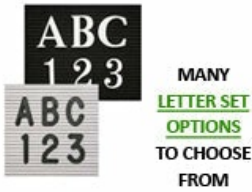

Model	Overall Letter Board Size	Ships Via	Shipping Weight
OFLBV-3636	36" x 36"	FedEx	38