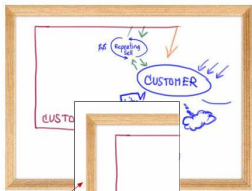

Adjustable Pedestal White Dry Erase Board 20x15 Wood Frame

FOR CURRENT PRICING, VISIT THE ID # LISTED ABOVE

Product Details

- Pedestal White Board Sign Holder with Wood Frame
- Adjustable Dry Erase Board Stand
- 20x15 Framed White Dry Erase Board
- Base and single pole upright are finished matte black
- Circular Base: 10" / Round Pole: 7/8"
- Wood trim frame (3/4" wide) borders whiteboard
- Durable White Melamine Surface
- Pedestal Adjustable height ranges from 36" to 66" tall
- Open Face White Dry Erase boards 18x14 displays for INDOOR use only

Ordering Options

- Frame Orientation: Portrait or Landscape
- **Standard Marker Set (4 Colors):**
Wipes off Easily (Black, Blue, Green, Red)
- **Dry Eraser & Spray Cleaner Combo:**
Soft pile, the eraser collects dust and marker residue. The pump spray cleaner removes ghosting, grease, dirt, and stains with a clean dry cloth

***Marker Set ships with White Board**
***Both Combo Options ship in a Separate Box**

***CUSTOM SIZES AVAILABLE | CALL US**

1/2" Wide Wood Trim Frame

Model	Overall Letter Board Size	Ships Via	Shipping Weight
PWDWAF-2015	20" x 15"	UPS	18