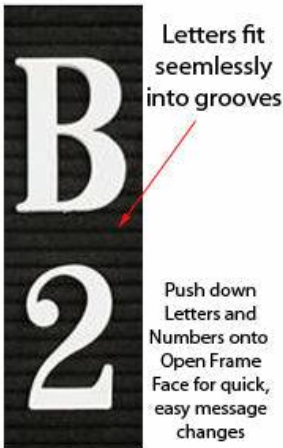

Open Face Felt Letter Board 8.5x11 Wood Frame

FOR CURRENT PRICING, VISIT THE ID # LISTED ABOVE
FREE SHIPPING

Product Details

- **Wood Framed Felt Letter Board**
- Overall Framed Letter Board Size: **8.5 x 11**
- Overall Message Display Board Depth: **3/4"**
- **1" Wide Wood frame borders the felt letter board**
- Attractive felt letter board with **1/4"** grooves allows for easy letter and number insertion
- **3/4" White Helvetica letters and numbers included (290 Characters)**
- Hanging Hardware is riveted onto the back for easy wall or ceiling mount
- **8 1/2" x 11"** Open Face letter boards displays **for INDOOR use only**
- **Call to Customize Open Frame Face Wood Letterboard**

Ordering Options

- Frame Orientation: Portrait or Landscape
- Optional colors for felt letterboard panel
- Multiple wood frames available (see options below)
- Optional letter & character sets (1/2", 3/4", 1", 2", 3")

*CUSTOM SIZES AVAILABLE | CALL US

Portrait or Landscape

Model	Overall Letter Board Size	Ships Via	Shipping Weight
OFWLBF-8511	8 1/2" x 11"	UPS	3