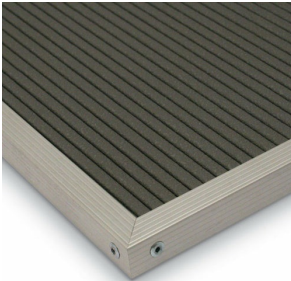

Open Face Vinyl Letter Board 24x24 Frame with Silver Trim

FOR CURRENT PRICING, VISIT THE ID # LISTED ABOVE
FREE SHIPPING

Product Details

- Open Face Letter Board
- Vinyl Grooved Letter Board
- Framed Letter Board 24x24
- Overall Vinyl Letter Board Size: **24 x 24**
- Overall Depth: 1/2"
- Silver aluminum trim (**3/4" wide**) borders the vinyl letter board
- Attractive vinyl letterboard with 1/4" grooves for easy letter & number insertion
- **3/4" White Helvetica letters and numbers included (290 Characters)**
- Silver aluminum backer helps protect against the outdoor elements
- Hanging Hardware is riveted onto the back for easy wall or ceiling mount
- Open Face 24x24 letter boards displays are for **INDOOR** or **OUTDOOR** use
- **Call for Custom Size Open Face Letterboard Frames**

NOTE: If used outdoors, the letter board should be covered by an over-hang or enclosed in a case. It is not meant for outdoor use with direct exposure to inclement weather.

Ordering Options

- Optional colors for vinyl letterboard panel
- Optional letter & character sets (1/2", 1", 2", 3")

*CUSTOM SIZES AVAILABLE | CALL US

Model	Overall Letter Board Size	Ships Via	Shipping Weight
OFLBV-2424	24" x 24"	FedEx	18