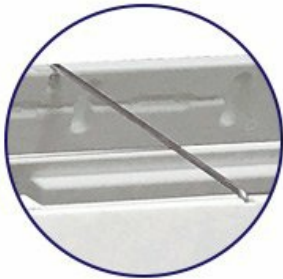

STREET-MASTER A-Board 24x18 Outdoor Sidewalk Plastic Sign Board A-Frame, 2-Sided - White

FOR CURRENT PRICING, VISIT THE ID # LISTED ABOVE

Product Details

Holds 2
24" W x 18" H Signs

Includes Stabilizing
Brace to Prevent
Overspreading

- Value Line Plastic A-Frame Pavement Sign Board
- Durable Sandwich Sign Board
- Folding Design for Easy Portability
- STREET-MASTER A-BOARD is Suitable for Indoor or Outdoor Use
- Handle Allows for Easy Portability to Display anywhere with ease
- Fits 24" Wide x 18" High Sign Board Inserts up to 3/16" Thick
- Display Two Separate Signs for 2-Sided Viewing
- Won't tear or scratch car seat upholstery
- A-Board Dimensions (When Collapsed): 26" Wide x 31.5" High x 2" Deep
- Overall Weight: 7.5 LBS
- Folding A Frame Design is made of durable Polystyrene Plastic
- Polystyrene Plastic 100% Rust-Proof, Maintenance Free
- Finish: White Plastic
- Single packed with an easy-to-understand instruction sheet!