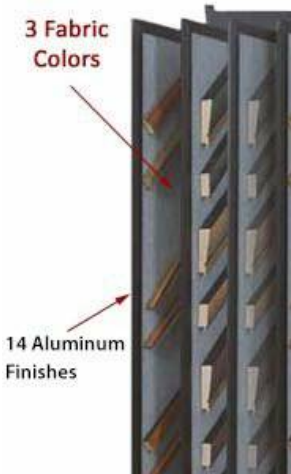

5 Panels - Wall Mount Moulding Displayer (15" x 60" Sides)

FOR CURRENT PRICING, VISIT THE ID # LISTED ABOVE

5-Sided Wall Mount Moulding Display

15" Wide x 60" High

Product Details

- 5-Panels Wall Mount Moulding Displayer
- Each Side: 15" Wide x 60" High
- Durable Aluminum framework
- Fabric Backing (Choose from 3 Colors)
- 14 Metal Display Finishes Available
- These aluminum hanging displays are for **INDOOR USE ONLY**

Ordering Options

- 14 Aluminum Finishes
- 3 Fabric Colors

Important Production & Delivery Information

NOTE: The manufacturer resides in the United Kingdom (UK)

All these products are made by master display craftsmen, and built to order. All orders will take an estimated **6-8 weeks** to arrive in our New York factory. Once received, we will reship immediately to the shipping address provided.

For more information, please click on the [Warranty & Returns ICON](#) located above.

Model	Display Size (Per Side)	Number of Sides	Ships Via	Shipping Weight
JS41	15" Wide x 60" High	5	FedEx	17