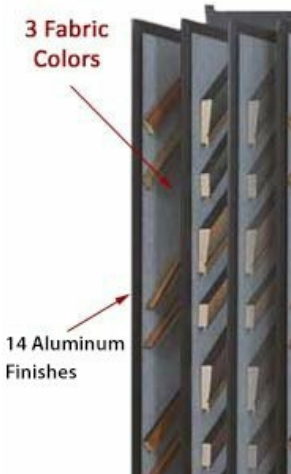

**5 Panels - Wall Mount Moulding Displayer (15" x 60" Sides)**

FOR CURRENT PRICING, VISIT THE ID # LISTED ABOVE

**5-Sided Wall Mount Moulding Display**

**15" Wide x 60" High**

**Product Details**

- 5-Panels Wall Mount Moulding Displayer
- Each Side: 15" Wide x 60" High
- Durable Aluminum framework
- Fabric Backing (Choose from 3 Colors)
- 14 Metal Display Finishes Available
- These aluminum hanging displays are for **INDOOR USE ONLY**

**Ordering Options**

- 14 Aluminum Finishes
- 3 Fabric Colors

**Important Production & Delivery Information**

**NOTE: The manufacturer resides in the United Kingdom (UK)**

All these products are made by master display craftsmen, and built to order. All orders will take an estimated **6-8 weeks** to arrive in our New York factory. Once received, we will reship immediately to the shipping address provided.

**For more information, please click on the [Warranty & Returns ICON](#) located above.**

Model	Display Size (Per Side)	Number of Sides	Ships Via	Shipping Weight
JS41	15" Wide x 60" High	5	FedEx	17