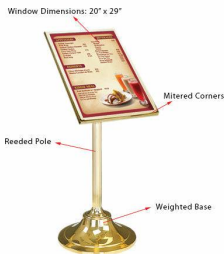

TEL: 844-409-1131 FAX: 877-842-5126  
 E-MAIL: info@floorstands.com

Item ID # FBR2029

**SOLID BRASS Ultra Luxury 20x29 Tilted Menu Stand | Portrait Frame**

FOR CURRENT PRICING, VISIT THE ID # LISTED ABOVE

**Product Details**

**Weighted base holds up in high traffic areas**

- Ultra Luxury Tilted Brass Menu Stand
- Elegant Hospitality Floor Sign Holder
- Heavy-Duty, Deluxe Sign / Menu Floor Stand
- Angled Menu Frame in Portrait Orientation
- 20" Wide x 29" High Tilted Frame
- Single Reeded Post
- Frame Tilted at Ideal Viewing Angle
- Holds up to 20x29 Size Menus, Posters or Signs
- Frame accepts thin printed materials
- Multiple printed menus - small printed sizes can be displayed
- 100% SOLID BRASS
- Solid Brass is polished to a mirror finish and powder-epoxy clear-coated.
- Black acrylic backer board included as a background
- Break Resistant Acrylic - Included
- Hinged window for easy access.
- Weighted Dome Shape Base
- Overall Height: 55"
- Made in the USA
- 20x29 Hospitality Tilted Sign Frame Ideal for Restaurants, Hotels, Lobbies, Etc...
- Ultra Luxury 20 x 29 Menu Stand for Indoor Use Only

Model	Window Viewing Area	Overall Height	Frame Orientation	Weight
FBR2029	20 Wide x 29 High	55"	Portrait	65 LBS