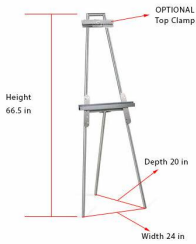

Product Sheet

Item ID # FBSSE2466-SS

Adjustable Brushed SOLID Stainless Steel Easel Stand | 24" Wide x 66.5" High x 20" Deep

FOR CURRENT PRICING, VISIT THE ID # LISTED ABOVE

Product Details

- **Ultra Luxury Brushed Stainless Steel Easel**
- Elegant Hospitality Floor Easel Sign Holder
- Heavy-Duty, Deluxe Easel Sign / Poster Floor Stand
- Overall Dimensions: 24" Wide x 66.5" High x 20" Depth
- Easel is at Ideal Viewing Angle
- Includes a Adjustable Ledge to hold Posters, Signs, or Framed Prints
- 5 Position Adjustable Ledge
- Single-Sided Use
- Mitered Top Design
- OPTIONAL Top Clamp can turn your display into a Flip Chart as needed.
- **100% STAINLESS STEEL**
- **Made in the USA**
- **24x66.5** Stainless Steel Easel is Ideal for Restaurants, Hotels, Lobbies, Etc...
- Ultra Luxury 24 x 66.5 Easel Sign Stand for **Only Indoor Use**

Model	Overall Dimensions	Weight
FBSSE2466-SS	24" Wide x 66.5" High x 20" Deep	23 LBS