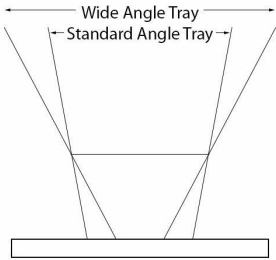

Model	Display Size	Display Holds	Ships Via	Shipping Weight
JS36	42" Wide x 32" High x 12" Deep	45 - 60 Sleeves	FedEx	44