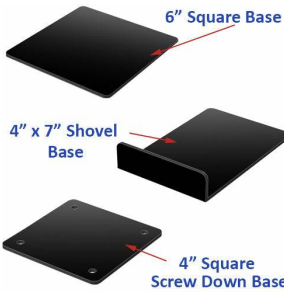

Product Sheet

Item ID # TTR775

11 x 14 Lightweight Countertop Pedestal Sign Stand, Single-Sided with Fixed Height Post 18"

FOR CURRENT PRICING, VISIT THE ID # LISTED ABOVE

Product Details

- Countertop/Floor Pedestal Display Stand
- 11 x 14 Top Loading Slide-in Display Frame
- Fixed Steel Post Height: 18"
- **Frame Orientation: Portrait or Landscape**
- Single-Sided, Frame Accepts Up to 1/16" Thick Graphics
- Overall Height with Portrait Frame 32" - Landscape Frame: 29"
- Display Mount Sits On Flat Surfaces
- Counter Top Mounts Constructed with Durable Metal
- Steel Frame, 3/16" Wide
- Satin Black Metal Display Finish
- 1/2" Diameter Steel Tube
- **3 Base Styles** to Choose From for Your Surface Requirements
- Precision Mitered Frame Corners
- Overall Sign Holder Weight: **5 LBS**
- Lightweight Pedestal Display Stand **for Indoor Use Only**
- Does Not Come with Graphics

Model	Insert Size	Display Stand Style	Post Height	Single or Double Sided?	Ships Via	Shipping Weight
TTR775	11" x 14"	Fixed Height	18"	Single Sided	UPS	7 LBS