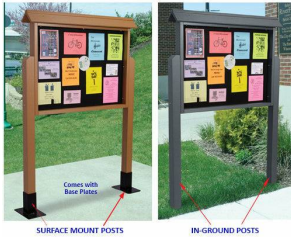

ECO-Design OPEN-FACE 45x31 Outdoor Freestanding MEGA Public Notice Message Boards, Single Sided, NO Door, NON-Lockable

FOR CURRENT PRICING, VISIT THE ID # LISTED ABOVE

Product Details

- **Outdoor FreeStanding Public Notice Board - OPEN FACE**
- **This product has NO DOORS and is NOT LOCKABLE. Its intended to allow the public to post notices.**
- LANDSCAPE - Standing Information Message Board
- For Single Sided Use
- **Viewing Area: 45.5" Wide x 31.75" High**
- **Overall Size: 53.5" Wide x 7.25" Deep x 77" High**
- Eco-Friendly Recycled Plastic Construction
- **Two Leg Posts 3 1/2" Square Structural-grade Recycled Plastic**
- **Choose Leg Posts: In-Ground or Surface Mount**
- **Black Rubber Tackboard comes Standard**
- **Faux Wood Style: Looks like Real Wood**
- **Six Faux Wood Finishes**
- **Eco-Friendly, Maintenance Free**
- Constructed from high density Recycled Plastic (Polyethylene) Lumber
- Will Not Rot, Splinter or Crack
- Weather Resistant Exterior Cabinet: Not flood or water proof
- Finished back panel adds structural integrity
- Protective Slanted Top Roof Shield
- **Call For Outdoor Custom Message Center Sizes Standing or Wall Mount**

Post Options

SURFACE MOUNT POSTS

If you're looking to display your message board on concrete, brick, cement or any other solid surface, this is the best option. Included are (2) Metal Base (sleeves) which accept each post with a secure snug fit. To properly install the freestanding message board, simply use the appropriate screws and anchors for the surface where you are affixing the post.

- Includes (2) 60" High x 3 1/2" Posts
- Base Plates: 8" Wide x 10" Deep" x 7.75" High

IN-GROUND POSTS

When installing your display directly into ground (for example grass or dirt) , then this is the option to choose. Posts provided are longer than the surface mount posts, as a portion of the posts will be dug into the ground for added support. The overall height will remain same as surface mounted posts, for an ideal viewing height.