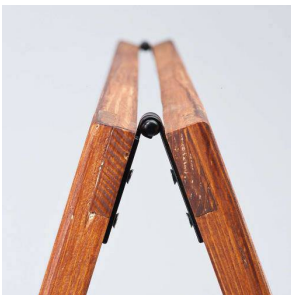

Wooden A-Board 24 x 32 Black Markerboard A-Frame Sidewalk Sign, Foldable 2-Sided Message Board

FOR CURRENT PRICING, VISIT THE ID # LISTED ABOVE

(Optional)

5 Color Marker Set  
3(pc) White Chalk Pen Set

Product Details

- A-Frame Black Marker Board Writing Surface
- Message Board Suitable for Outdoor or Indoor Use
- 2-Sided, Solid Wood Sandwich Board 24x32
- Portable & Foldable Wood A-Board Design
- 23.6" Wide x 31.5" High Sidewalk Sign
- Create Written or Drawn Promotions and Messages
- Solid Stained Wood Frame and Legs
- Quickly Create Different Announcements Whenever Needed
- Use A-Boards with water-based pens and chalk pens. (NOT INCLUDED)
- Use outdoors, but not intended for use in High Winds. Rain or Snowstorms.
- Easy clean black markerboard surface
- No Tools Required.
- Single-packed with an easy-to-understand instruction sheet
- **Quick Ships in 1-2 Days Ground**

\*\*This A-Frame Sign Holder is suitable to write on with water-based wet erase markers or chalk pens. It is **NOT MEANT to be used** with Dry Erase Markers or Basic Chalk Sticks.

Ordering Options

Optional Wet Erase Marker Set (Liquid Chalk Pens)

**Set of 5 Brilliant marker colors**

Includes **Red, Yellow, Pink, Green, and Orange**

10mm Marker Tip - Suitable for Thick Writing

**Set of 3 White Chalk Pens**

Includes 3 Liquid Chalk Pens

10mm Marker Tip - Suitable for Thick Writing