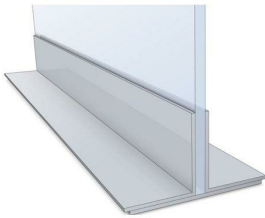

**T Mount CounterTop Base Display ( 14" Wide)**

FOR CURRENT PRICING, VISIT THE ID # LISTED ABOVE

**Product Details**

DISPLAY 1 OR 2 POSTERS  
**14" WIDE**

- T Mount Bases for Graphic Poster Boards
- Display mount sits flat on any surface
- **Built to display up to 14" Wide boards and other substrates**
- Displays 1 or 2 posters / banners, single or double sided
- **Accepts 1/4" MAX Insert Thickness**
- Counter Top mounts constructed with durable steel
- Double L Mounts available in **Black or Silver** finishes
- Height Off Floor: 1"
- **Front to Back Floor Space (Depth): 4"**
- Assemble without tools (no loose parts to lose)
- Overall Sign Holder Weight: **2 3/4 LBS**
- T-Mount Display Stands Best suited for **Indoor Use Only**
- **Does Not Come with Graphics Board**

**Place (1) 1/4" Thick Poster Board.  
This will avoid any your posters from buckling or sagging.**

Model	Base Width	Height (Off Floor)	Front to Back Depth	Ships Via	Product Weight
TTR248	14"	1"	4"	UPS	2.75 LBS