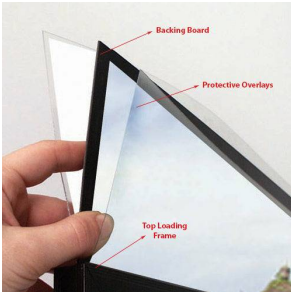

TEL: 844-409-1131 FAX: 877-842-5126
 E-MAIL: info@floorstands.com

Item ID # TKM464

Floor Sign Holder Double Post with Oval Base (for 22" x 28" Posters)

FOR CURRENT PRICING, VISIT THE ID # LISTED ABOVE

Product Details

- 22" x 28" Floor Sign Holder with Oval Base and Double Post
- Excellent for high traffic indoor areas
- Displays 2 posters
- Quick change, top loading frame
- Durable Double Metal Posts
- 28 LBS weighted elliptical base
- 2 Protective overlays included
- Finishes: **Black or Silver**
- (1) Backing Sheet provides stability for your posters to stand upright.
- 22 x 28 Poster Display Floor Stand Suitable for **Indoor Use**

| Model | Insert (Poster Size) | Insert (Viewable Area) | Overall Height | Weight | Oval Base Dimensions |
|--------|----------------------|------------------------|----------------|--------|----------------------|
| TKM464 | 22" x 28" | 21 1/4" x 27 1/4" | 60" | 28 LBS | 22" Wide x 14" Deep |