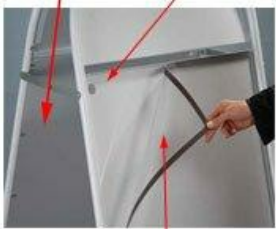

Value PLUS Magnetic IRON A-Boards with Semi Circle Header (for 22" x 28" Posters)

FOR CURRENT PRICING, VISIT THE ID # LISTED ABOVE

Magnetic Iron A-Boards with SEMI-CIRCLE HEADER

22x28

GALVANIZED METAL BACKER

FINGER HOLE FOR EASY POSTER CHANGE

MAGNETIC PROTECTIVE POSTER COVER

Product Details

- Magnetic Iron A-Frame Sidewalk Sign with Header
- Suitable for Indoor or Outdoor Use
- Quick-Changing, Finger holes for easy poster changes
- Fits Two 22" Wide x 28" High Posters
- Two-sided viewing
- Folding A Frame Design
- Finish: Black
- Weather-treated construction with durable galvanized backing
- Accepts printed materials up to 1/32" thick
- When used outdoors weatherproof poster materials are recommended
- Includes (2) Magnetic Overlays to protect your poster.
- Semi-Circle Header is a perfect fit to display graphics or promotion!
- No Tools Required.
- Single packed with an easy-to-understand instruction sheet!

Product Specs

- Fits Posters Size: 22" x 28"
- Overall Product Dimensions: 25" Wide x 46" High x 31" Deep
- Header Dimensions : 22 Wide x 11.18 High
- Weight: 32 LBS