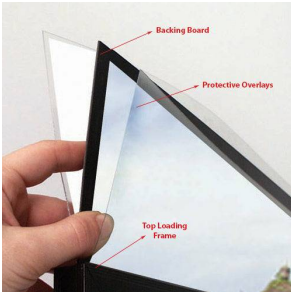

TEL: 844-409-1131 FAX: 877-842-5126  
 E-MAIL: info@floorstands.com

Item ID # TKM465

**Floor Sign Holder Double Post with Oval Base (for 24" x 36" Posters)**

FOR CURRENT PRICING, VISIT THE ID # LISTED ABOVE

**Product Details**

- 24" x 36" Floor Sign Holder with Oval Base and Double Post
- Excellent for high traffic indoor areas
- Displays 2 posters
- Quick change, top loading frame
- Durable Double Metal Posts
- 30 LBS weighted elliptical base
- 2 Protective overlays included
- Finishes: Black or Silver
- (1) Backing Sheet provides stability for your posters to stand upright.
- 24 x 36 Poster Display Floor Stand Suitable for Indoor Use