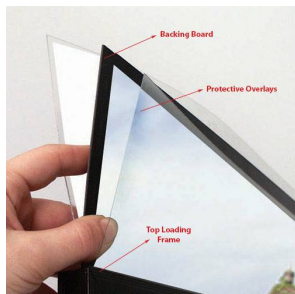

TEL: 844-409-1131 FAX: 877-842-5126  
 E-MAIL: info@floorstands.com

Item ID # TKM465

**Floor Sign Holder Double Post with Oval Base (for 24" x 36" Posters)**

FOR CURRENT PRICING, VISIT THE ID # LISTED ABOVE

**Product Details**

- 24" x 36" Floor Sign Holder with Oval Base and Double Post
- Excellent for high traffic indoor areas
- Displays 2 posters
- Quick change, top loading frame
- Durable Double Metal Posts
- 30 LBS weighted elliptical base
- 2 Protective overlays included
- Finishes: Black or Silver
- (1) Backing Sheet provides stability for your posters to stand upright.
- 24 x 36 Poster Display Floor Stand Suitable for Indoor Use