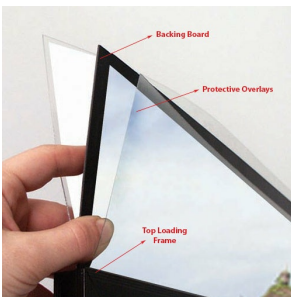

**2 Tier Info Board Sign Stands (for 22" x 28" Posters)**

FOR CURRENT PRICING, VISIT THE ID # LISTED ABOVE

**Product Details**

- 2 Tier 22" x 28" Poster Display Stand
- Excellent for high traffic indoor areas
- Displays 4 posters
- Quick change, side loading frame
- Durable Double Metal Posts
- 22 LBS weighted rectangle base
- 4 Protective overlays included
- Finishes: **Black or Silver**
- (2) Backing Sheet provides stability for your posters to stand upright.
- 22 x 28 Poster Display Floor Stand Suitable for **Indoor Use**

Model	Insert (Poster Size)	Insert (Viewable Area)	Overall Height	Weight	Rectangular Base Dimensions
TKM471	22" x 28"	20 7/8" x 26 7/8"	63"	22 LBS	24 1/2" Wide x 15" Deep