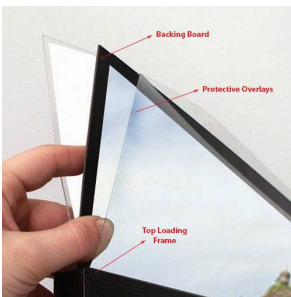

2 Tier Info Board Sign Stands (for 22" x 28" Posters)

FOR CURRENT PRICING, VISIT THE ID # LISTED ABOVE

Product Details

- 2 Tier 22" x 28" Poster Display Stand
- Excellent for high traffic indoor areas
- Displays 4 posters
- Quick change, side loading frame
- Durable Double Metal Posts
- 22 LBS weighted rectangle base
- 4 Protective overlays included
- Finishes: **Black or Silver**
- (2) Backing Sheet provides stability for your posters to stand upright.
- 22 x 28 Poster Display Floor Stand Suitable for **Indoor Use**

Model	Insert (Poster Size)	Insert (Viewable Area)	Overall Height	Weight	Rectangular Base Dimensions
TKM471	22" x 28"	20 7/8" x 26 7/8"	63"	22 LBS	24 1/2" Wide x 15" Deep