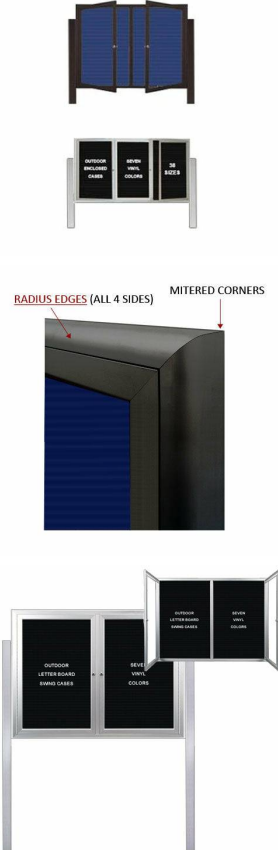

Outdoor Enclosed Letter Boards with Radius Edges and 2 Leg Posts (Multiple Doors)

FOR CURRENT PRICING, VISIT THE ID # LISTED ABOVE

Product Details

- **Outdoor Letter Board**
- **Sleek, Radius Edge Cabinet Corners**
- Standing Letter Board Display Case
- **Multiple Doors: 2 and 3 Door Letter Board Models**
- Enclosed Letter Message Display Board
- Letter Board with Changeable Letters
- **Two 8' Aluminum Leg Posts**
- Features full length piano hinges (opens right to left)
- Lockable Letter Board Display
- Security cam-lock is positioned on front of frame (2 keys included)
- Overall Cabinet Depth: **3 1/8"**
- Interior Useable Depth: **1 5/8"**
- 4 outdoor treated metal case frame finishes
- Break Resistant Acrylic: Perfect for high traffic or public environments
- Black vinyl letterboard with precision grooves allows for easy plastic

letter and number insertion

- **3/4" White Plastic Helvetica Letters and Numbers** included (290 Character Sprue Set)
- Withstands typical everyday outside elements: Not flood or waterproof
- **Bottom Cabinet Weep Holes** helps expel water and dissipate condensation
- Weather resistant aluminum backing with silicone sealant
- **Radius Edge Letter Boards ships FREE FREIGHT** (see Size Chart ICON for details)
- **Call for Custom Letter Boards Outdoor and Indoor**

Post Specifications

- Post Dimensions: **2" x 2" x 96" (8 Feet High)**
 - Overall Depth of case: **3 1/8"** when adding posts to your display case.
- This added depth is for ease of installation when mounting case to posts.
- Posts are attached to the case through the sides. Pre-drilled holes will be provided on the posts for easy display case mounting
 - Posts should be secured at least 3 feet into the ground for proper support.