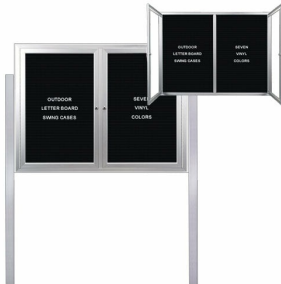

Ordering Options

- Optional colors for vinyl letterboard panel
- Optional letter & character sets (**1/2", 3/4", 1", 2", 3"**)

Model	Overall Size	Viewable Area	Number of Doors	Ships Via	Shipping Weight
LSCLR23-4040	40" x 40"	15 1/4" x 35"	2	Freight	N/A
LSCLR23-4050	40" x 50"	15 1/4" x 45"	2	Freight	N/A
LSCLR23-4232	42" x 32"	16 1/4" x 27"	2	Freight	33
LSCLR23-4836	48" x 36"	19 1/4" x 31"	2	Freight	37
LSCLR23-4848	48" x 48"	19 1/4" x 43"	2	Freight	N/A
LSCLR23-4860	48" x 60"	19 1/4" x 55"	2	Freight	N/A