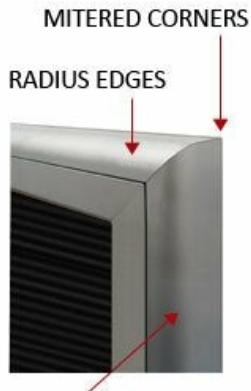

Extra Large Outdoor Enclosed Letter Boards | Single Door Locking Message Board with Radius Edge + Posts

FOR CURRENT PRICING, VISIT THE ID # LISTED ABOVE

Product Details

- **XL Outdoor Letter Board Stand**
- **Contemporary Radius Edge Cabinet Corners**
- Letter board with changeable letters
- Standing Letter Board Display Case on Posts
- **Two 8' Aluminum Leg Posts**
- Durable Aluminum Construction
- **Weather Resistant Enclosed Exterior Display Cabinet**
- Locking Message Display Board
- Single Door on full length piano hinge (opens right to left)
- Security cam-lock is positioned on front of frame (2 keys included)
- Overall Depth: **3 1/8"**
- Interior Useable Depth: **1 5/8"**
- **4** outdoor treated frame finishes
- Break Resistant Acrylic: Perfect for high traffic or public environments
- Attractive black vinyl letterboard with precision grooves allows for easy

letter and number insertion

- **3/4" White Helvetica letters and numbers included (290 Character Sprue Set)**
- Withstands typical everyday outside elements: Not water or flood-proof
- **Cabinet Weep Holes** help expel any water + reduce condensation
- Weather resistant aluminum backing with silicone sealant
- **FREE SHIPPING** On All XL Radius Outdoor Letter Boards
- Outdoor letter boards displays stands are for **OUTDOOR use**
- **Call for Custom Enclosed Outdoor Letter Boards**

MITERED CORNERS
RADIUS EDGES
RADIUS EDGES on ALL 4 Sides
 Sleek and Contemporary Design

Post Specifications

- Post Dimensions: **2" x 2" x 96" (8 Feet High)**
- Overall Depth of case: 3 1/8" when adding posts to your display case.

This added depth is for ease of installation when mounting case to posts.

- Posts are attached to the case through the sides. Pre-drilled holes will be provided on the posts for easy display case mounting
- Posts should be secured at least 3 feet into the ground for proper support.