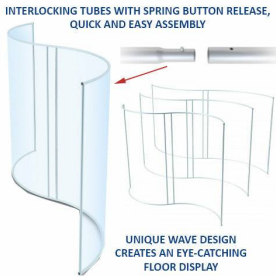

**12' Wide Extra Large Wave-Shaped Banner Stands (8' x 20" Deep)**

FOR CURRENT PRICING, VISIT THE ID # LISTED ABOVE

**Product Details**

- XL Wave-Shaped Banner Stand
- Uniquely shaped freestanding structure
- **12' Wide Graphics Display**
- Displays 1 poster / banner
- 1 1/2" diameter aluminum anodized structure
- Overall Height: **8' (155" Linear Length)**
- **Display Floor Depth: 20"**
- Overall Approximate Sign Holder Weight: **19 LBS**
- 12' XL Wave-Shaped Banner Stands Suitable for Indoor Use

**Extra Large Tension Fabric Graphic Info**

- Pillow case mounting required
- Industrial zipper closure recommended
- Graphics can be 1 sided & 2 sided
- **Due to the complexities of the radii, and because fabrics & sewing techniques vary, please order the frame before graphic preparation.**

Model	Display Height	Display Width	Single or Double?	Ship Via	Ship Wt.
TTR448	8' (155" Linear Length)	12'	Single Banner	UPS	19 LBS