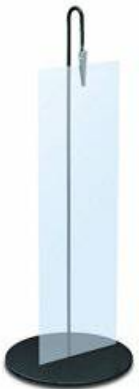

Low Cost, Quick Clip Counter Top Sign Holder Display | Adjustable to 14" - 24" with Telescopic Pole

FOR CURRENT PRICING, VISIT THE ID # LISTED ABOVE

Product Details

- Quick Clip Counter Top Sign Holder
- Display mount sits flat on any surface
- Displays 1 Poster, Single or Double-Sided Board
- Quick Clip Aluminum Pole: 3 1/8" Diameter
- **Optional Neck Displays:** Angle, Goose or Straight
- Round or Square Base Options with Felt Bottom Pads
- CounterTop mounts constructed with durable aluminum
- Quick Clip SignHolders available in Black or Silver finishes
- Pole Height: Adjusts 14" - 24"
- Floor Space (Depth): 4"
- Assemble without tools (no loose parts to lose)
- Overall Sign Holder Weight: **2 LB**
- Quick Clip CounterTop Display Stands Best Suited **for Indoor Use Only**
- Does Not Come with Graphic or Sign Board

4" SQUARE BASE

BLACK or SILVER FINISH

3" ROUND BASE

Model	Overall Height	Overall Width	Overall Depths	Ships Via	Product Weight
TTR238	14" - 24"	4"	4"	UPS	2 LBS