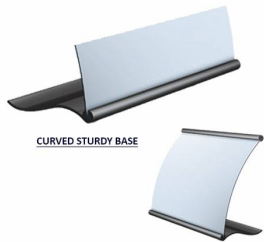

**Curved Mount CounterTop Display (11" x 14" Insert)**

FOR CURRENT PRICING, VISIT THE ID # LISTED ABOVE

**Product Details**

- Curved SignHolder for Graphic Poster Boards
- Display mount sits flat on any surface
- Displays 1 poster, **one** sided
- **Accepts 11" Wide x 14" High Insert Size**
- CounterTop mounts constructed with durable aluminum
- Includes non reflective matte lens overlay
- Curved SignHolders available in **Black or Silver** finishes
- Height Off Floor: 13"
- **Front to Back Floor Space (Depth): 6"**
- Assemble without tools (no loose parts to lose)
- Overall Sign Holder Weight: **3 LBS**
- Curved CounterTop Display Stands Best suited for **Indoor Use Only**
- **Does Not Come with Graphics Board**

**\*Place (1) Poster Board 14" x 11"**

**CURVED STURDY BASE**

**MOUNTED BASES COME IN SILVER & BLACK FINISHES**

Model	Insert Size	Overall Height	Base Width	Front to Back Depth	Ships Via	Product Weight
TTR256	11" x 14"	16"	13"	6"	UPS	3 LBS