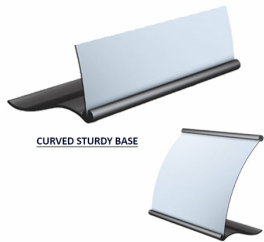

Curved Mount CounterTop Display (6" x 4" Insert)

FOR CURRENT PRICING, VISIT THE ID # LISTED ABOVE

Product Details

- Curved SignHolder for Graphic Poster Boards
- Set of 5 Individual SignHolders
- Display mount sits flat on any surface
- Displays 1 poster, **one** sided
- **Accepts 6" Wide x 4" High Insert Size**
- CounterTop mounts constructed with durable aluminum
- Includes non reflective matte lens overlay
- Curved SignHolders available in **Black or Silver** finishes
- Height Off Floor: 6"
- **Front to Back Floor Space (Depth): 5"**
- Assemble without tools (no loose parts to lose)
- Overall Sign Holder Weight: **3 LBS**
- Curved CounterTop Display Stands Best suited for **Indoor Use Only**
- **Does Not Come with Graphics Board**

***Place (1) Poster Board 6" x 4"**

CURVED STURDY BASE

MOUNTED
BASES
COME IN
SILVER & BLACK
FINISHES

Model	Insert Size	Overall Height	Base Width	Front to Back Depth	Ships Via	Product Weight
TTR266	6" x 4"	6"	8"	5"	UPS	3 LBS