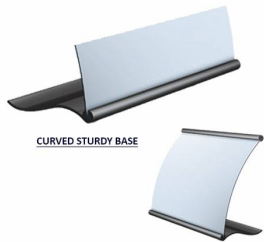

Curved Mount CounterTop Display (6" x 4" Insert)

FOR CURRENT PRICING, VISIT THE ID # LISTED ABOVE

Product Details

- Curved SignHolder for Graphic Poster Boards
- Set of 5 Individual SignHolders
- Display mount sits flat on any surface
- Displays 1 poster, **one** sided
- **Accepts 6" Wide x 4" High Insert Size**
- CounterTop mounts constructed with durable aluminum
- Includes non reflective matte lens overlay
- Curved SignHolders available in **Black or Silver** finishes
- Height Off Floor: 6"
- **Front to Back Floor Space (Depth): 5"**
- Assemble without tools (no loose parts to lose)
- Overall Sign Holder Weight: **3 LBS**
- Curved CounterTop Display Stands Best suited for **Indoor Use Only**
- **Does Not Come with Graphics Board**

***Place (1) Poster Board 6" x 4"**

CURVED STURDY BASE

MOUNTED
BASES
COME IN
SILVER & BLACK
FINISHES

Model	Insert Size	Overall Height	Base Width	Front to Back Depth	Ships Via	Product Weight
TTR266	6" x 4"	6"	8"	5"	UPS	3 LBS