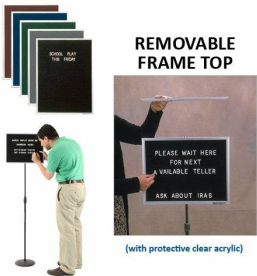

## Adjustable Pedestal Letter Board 18x14 with Removable Aluminum Frame Top | Black Felt Letterboard

FOR CURRENT PRICING, VISIT THE ID # LISTED ABOVE

### Product Details

- Floor Standing Pedestal Letter Board
- Pedestal Adjustable height from 33" to 66" tall
- Silver Trim 18x14 Framed Letter Board
- Easy Open Changeable Letter Board Frame
- Overall Felt Letter Board Size: 18 x 14
- Protective cover is attached to a removable frame top for security measures
- Silver aluminum trim frame (1/2" wide) borders felt letter board
- Attractive black felt letter board with 1/4" grooves
- Easy letter and number insertion into Grooved Letterboard
- 3/4" White Helvetica letters and numbers included (290 Characters)
- Felt letter boards 18x14 **for INDOOR use only**
- Call to Custom Framed Letterboard Stands

### Ordering Options

- Frame Orientation: Portrait or Landscape
- Optional colors for felt letterboard panel
- Optional letter & character sets (1/2", 3/4", 1", 2", 3")

**\*CUSTOM SIZES AVAILABLE | CALL US**