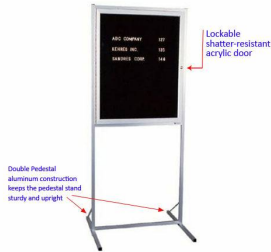

Enclosed Double Pedestal Felt Letter Board 24x36 - Silver Aluminum

FOR CURRENT PRICING, VISIT THE ID # LISTED ABOVE
 FREE SHIPPING

Product Details

- Double Pedestal Enclosed Changeable Letter Board Floor Stand
- Overall Felt Letter Board Case Size: 24 Wide x 36 High
- 2 1/2" Wide Silver Aluminum Frame
- 5/8" Interior Case Depth
- 2" Overall Frame Case Depth
- Double-Pole Pedestal Finished in Satin Silver Aluminum
- Double Pedestal Overall Height: 70" tall
- Pedestal Base Width: 27"
- Aluminum Double Pedestal Pole Square Tubing: 1 1/8" x 1 1/8"
- Attractive felt letter board with 1/4" grooves allows for easy letter and number insertion
- 3/4" White Helvetica letters and numbers included (290 Characters)
- Enclosed Silver Metal Letter Boards 24x36 for INDOOR use only

Ordering Options

- Optional colors for felt letterboard panel
- Optional letter & character sets (1/2", 3/4", 1", 2", 3")
- Door Window: Break Resistant or Tempered Glass
 - Break Resistant Acrylic: 1/8" thick, lightweight (Standard)
 - 1/4" Tempered Glass for public environments and locations that require this added safety feature. (Upcharge)
 - If chosen we will use our heavy duty door that will change one of 2 dimensions by 1/2". We will contact you if you do not indicate which dimension you would like adjusted in your order notes.
 - The viewable area can decrease by 1/2" or the overall size can be increased by 1/2".

| Model | Overall Letter Board Size | Viewable Area | Ships Via | Shipping Weight |
|-------------|---------------------------|-------------------------|-----------|-----------------|
| PEMLBF-2436 | 24" Wide x 36" High | 18 3/4" Wide x 31" High | Freight | 33 LBS |