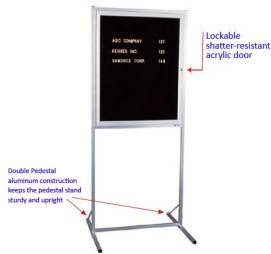

**Enclosed Double Pedestal Felt Letter Board 24x36 - Silver Aluminum**

FOR CURRENT PRICING, VISIT THE ID # LISTED ABOVE  
 FREE SHIPPING

**Product Details**

- Double Pedestal Enclosed Changeable Letter Board Floor Stand
- Overall Felt Letter Board Case Size: 24 Wide x 36 High
- 2 1/2" Wide Silver Aluminum Frame
- 5/8" Interior Case Depth
- 2" Overall Frame Case Depth
- Double-Pole Pedestal Finished in Satin Silver Aluminum
- Double Pedestal Overall Height: 70" tall
- Pedestal Base Width: 27"
- Aluminum Double Pedestal Pole Square Tubing: 1 1/8" x 1 1/8"
- Attractive felt letter board with 1/4" grooves allows for easy letter and number insertion
- 3/4" White Helvetica letters and numbers included (290 Characters)
- Enclosed Silver Metal Letter Boards 24x36 for INDOOR use only

**Ordering Options**

- Optional colors for felt letterboard panel
- Optional letter & character sets (1/2", 3/4", 1", 2", 3")
- Door Window: Break Resistant or Tempered Glass
  - Break Resistant Acrylic: 1/8" thick, lightweight (Standard)
  - 1/4" Tempered Glass for public environments and locations that require this added safety feature. (Upcharge)
    - If chosen we will use our heavy duty door that will change one of 2 dimensions by 1/2". We will contact you if you do not indicate which dimension you would like adjusted in your order notes.
    - The viewable area can decrease by 1/2" or the overall size can be increased by 1/2".

Model	Overall Letter Board Size	Viewable Area	Ships Via	Shipping Weight
PEMLBF-2436	24" Wide x 36" High	18 3/4" Wide x 31" High	Freight	33 LBS