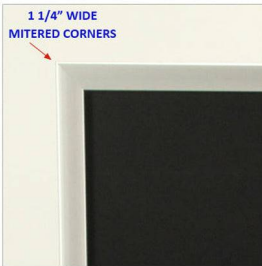

Aluminum Pole Details

The A-Frame Stand dimensions will differ sometimes, depending on the Sign Frame Size & Orientation.

What is an A-Frame spread referred to? ()

For **Portrait** Sign Frames 17" Wide x 23" High

- Overall A-Frame Height: 32" high when stand is spread and locked into position
- The overall spread when the aframe is fully opened is 24" wide

For **Landscape** Sign Frames 23" Wide x 17" High

- Overall A-Frame Height: 25" high when stand is spread and locked into position
- The overall spread when the aframe is fully opened is 18" wide

- **A-Frame Poster Sign Holder Stand holds 17x23 Frames**
- Collapsible sign holder with locking hinges make for easy moving
- Heavy duty support stays keep the A-Frame upright
- 1" Square Tubing Poles
- Plastic Protective End Caps on Top & Bottom of Extruded Legs
- Order with **Single Frame** or **Two Frames** (for 2-sided viewing)
- **Aluminum Poles (legs) comes in a Silver or Black Finishes**
- Snap Frames ship attached to an aluminum, rust proof **A-Frame Stand**
- Frame and Base ship assembled
- A-Frame stand extremely stable, but may need added weight if used outdoors*

*A-Frame Stands are ideal for indoor use. If you decide to place outdoors, the metal finish is suitable for inclement weather.