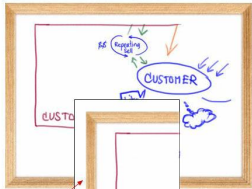

Adjustable Pedestal White Dry Erase Board 18x14 Wood Frame

FOR CURRENT PRICING, VISIT THE ID # LISTED ABOVE

Product Details

- Pedestal White Board Sign Holder with Wood Frame
- Adjustable Dry Erase Board Stand
- 18x14 Framed White Dry Erase Board
- Base and single pole upright are finished matte black
- Circular Base: 10" / Round Pole: 7/8"
- Wood trim frame (3/4" wide) borders whiteboard
- Durable White Melamine Surface
- Pedestal Adjustable height ranges from 36" to 66" tall
- Open Face White Dry Erase boards 18x14 displays for **INDOOR use only**

Ordering Options

- Frame Orientation: Portrait or Landscape
- **Standard Marker Set (4 Colors):**
  Wipes off Easily (Black, Blue, Green, Red)
- **Dry Eraser & Spray Cleaner Combo:**
  Soft pile, the eraser collects dust and marker residue.
  The pump spray cleaner removes ghosting, grease, dirt, and stains with a clean dry cloth

*Marker Set ships with White Board
*Both Combo Options ship in a Separate Box

*CUSTOM SIZES AVAILABLE | CALL US

1/2" Wide Wood Trim Frame

Model	Overall Letter Board Size	Ships Via	Shipping Weight
PWDWAF-1814	18" x 14"	UPS	16