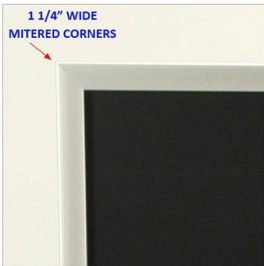

A-Frame 40x60 Sign Holder | with SECURITY SCREWS on Snap Frame 1 1/4" Wide

FOR CURRENT PRICING, VISIT THE ID # LISTED ABOVE
FREE SHIPPING

Product Details

Security Screws Included

ALL 4 FRAME SIDES HAVE A SECURITY SCREW PLACED INTO THE CENTER OF EACH FRAME RAIL. THESE SCREWS SECURE THE SAFETY OF YOUR POSTING AND PREVENT ANY TAMPERING.

- **A-Frame Sign Holder Stand with Security Screws**
- A Frame Holds 40" x 60" Poster / Sign Size
- Fast Change Snap Open Tamper Resistant Frame
- Once unscrewed, all 4 frame rails snap-open for easy front loading insert changes
- **Snap Frame Orientation: Portrait or Landscape (You Choose)**
- Floorstand Security Snap Frame: Singled Sided (1 Frame) or Double Sided (2 Frames)
- Aluminum Snap Frame Profile: **1 1/4" Wide**
- Accepts **4** Printed Thicknesses: **select THIN | 1/8" | 3/16" | 1/4"**
- Viewable Area: Frame Overlaps Poster Insert by 3/8" all around
- **8** Colorful snap frame finishes
- **Security Screws and Allen Key Included!**
All four frame sides snap-open easily by hand once all the screws are removed by Allen Key
- **Snap Frame(s) Assembled onto A-Frame when Shipped**
- **INCLUDED .040 Backing Board** (for THIN, 1/8" and 3/16" Posters Thicknesses)
Thin, durable backer board provides rigidity for your poster
- **INCLUDED .020 Clear PETG** (for THIN, 1/8" and 3/16" Posters Thicknesses)
Clear overlay is to protect your poster insert
- Aluminum snap-open displays are for **INDOOR** or ****OUTDOOR** use

What is an A-Frame spread referred to? ()

For **Portrait** Sign Frames 40" Wide x 60" High

- Overall A-Frame Height: 68" high when stand is spread and locked into position
- The overall spread when the aframe is fully opened is 30" wide