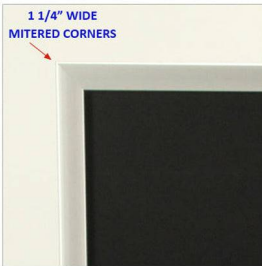

A-Frame 27x41 Sign Holder | with SECURITY SCREWS on Snap Frame 1 1/4" Wide

FOR CURRENT PRICING, VISIT THE ID # LISTED ABOVE
FREE SHIPPING

Product Details

Security Screws Included

1 1/4" WIDE MITERED CORNERS

ALL 4 FRAME SIDES HAVE A SECURITY SCREW PLACED INTO THE CENTER OF EACH FRAME RAIL. THESE SCREWS SECURE THE SAFETY OF YOUR POSTING AND PREVENT ANY TAMPERING.

- **A-Frame Sign Holder Stand with Security Screws**
- A Frame Holds 27" x 41" Poster / Sign Size
- Fast Change Snap Open Tamper Resistant Frame
- Once unscrewed, all 4 frame rails snap-open for easy front loading insert changes
- **Snap Frame Orientation: Portrait or Landscape (You Choose)**
- Floorstand Security Snap Frame: Singled Sided (1 Frame) or Double Sided (2 Frames)
- Aluminum Snap Frame Profile: **1 1/4" Wide**
- Accepts **4** Printed Thicknesses: **select THIN | 1/8" | 3/16" | 1/4"**
- Viewable Area: Frame Overlaps Poster Insert by 3/8" all around
- **8** Colorful snap frame finishes
- **Security Screws and Allen Key Included!**
All four frame sides snap-open easily by hand once all the screws are removed by Allen Key
- **Snap Frame(s) Assembled onto A-Frame when Shipped**
- **INCLUDED .040 Backing Board** (for THIN, 1/8" and 3/16" Posters Thicknesses)
Thin, durable backer board provides rigidity for your poster
- **INCLUDED .020 Clear PETG** (for THIN, 1/8" and 3/16" Posters Thicknesses)
Clear overlay is to protect your poster insert
- Aluminum snap-open displays are for **INDOOR** or ****OUTDOOR** use

What is an A-Frame spread referred to? ()

For **Portrait** Sign Frames 27" Wide x 41" High

- Overall A-Frame Height: 50" high when stand is spread and locked into position
- The overall spread when the aframe is fully opened is 30" wide