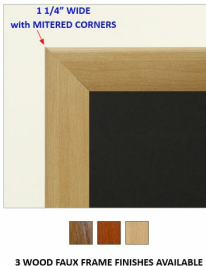

A-Frame 12x24 Sign Holder | WOOD Snap Frame 1 1/4" Wide

FOR CURRENT PRICING, VISIT THE ID # LISTED ABOVE
FREE SHIPPING

Product Details

- **Wooden A-Frame Sign Stand**
- A Frame Holds 12" x 24" Poster / Sign Size
- **Faux Wood Finish Looks like Real Wood Frame**
- Fast Change Snap Open Sign Frames
- All 4 frame rails snap-open for easy front loading insert changes
- **Snap Frame Orientation: Portrait or Landscape (You Choose)**
- Floorstand Snap Frame: Singled Sided (1 Frame) or Double Sided (2 Frames)
- Aluminum Snap Frame Profile: **1 1/4" Wide**
- Accepts 4 Printed Thicknesses: **select THIN | 1/8" | 3/16" | 1/4"**
- Viewable Area: Frame Overlaps Poster Insert by 3/8" all around
- **3** Wooden Simulated Snap Frame Finishes: CHERRY | OAK | MAPLE
- **No Tools Required!** All four frame sides snap-open easily by hand
- **Snap Frame(s) Assembled onto A-Frame when Shipped**

- **INCLUDED .040 Backing Board** (for THIN, 1/8" and 3/16" Posters Thicknesses)
Thin, durable backer board provides rigidity for your poster
- **INCLUDED .020 Clear PETG** (for THIN, 1/8" and 3/16" Posters Thicknesses)
Clear overlay is to protect your poster insert
- Aluminum snap-open displays are for **INDOOR** or ****OUTDOOR** use