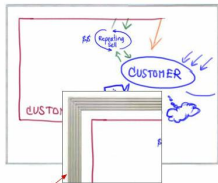

**Adjustable Pedestal White Dry Erase Board 18x14 Aluminum Frame**

FOR CURRENT PRICING, VISIT THE ID # LISTED ABOVE

**Product Details**

- Pedestal White Board Sign Holder
- Adjustable Dry Erase Board Stand
- 18x14 Framed White Dry Erase Board
- Base and single pole upright are finished matte black
- Circular Base: 10" / Round Pole: 7/8"
- Silver aluminum trim frame (1/2" wide) borders whiteboard
- Durable White Melamine Surface
- Pedestal Adjustable height ranges from 36" to 66" tall
- Open Face White Dry Erase boards 18x14 displays **for INDOOR use only**

**Ordering Options**

- Frame Orientation: Portrait or Landscape
- **Standard Marker Set (4 Colors):**  
 Wipes off Easily (Black, Blue, Green, Red)
- **Dry Eraser & Spray Cleaner Combo:**  
 Soft pile, the eraser collects dust and marker residue.  
 The pump spray cleaner removes ghosting, grease, dirt,  
 and stains with a clean dry cloth

**\*Marker Set ships with White Board**  
**\*Both Combo Options ship in a Separate Box**

**\*CUSTOM SIZES AVAILABLE | CALL US**

1/2" Wide Silver Trim Frame

Model	Overall Letter Board Size	Ships Via	Shipping Weight
PWDAAF-1814	18" x 14"	UPS	15