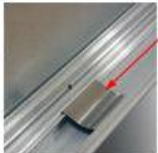

Value PLUS A-Boards with Snap Open Frame (for 30 x 40 Posters)

FOR CURRENT PRICING, VISIT THE ID # LISTED ABOVE

Product Details

- A Board A-Frame Sidewalk Sign
- Suitable for Indoor or Outdoor Use
- Each unit has water drainage holes on bottom of frame profiles.
- Quick-Changing, all 4 frame rails snap open for easy poster changes
- Fits Two 30" Wide x 40" High Posters
- Two-sided viewing
- Folding A Frame Design
- Finish: Satin Silver
- Frame Rail Width: 1 5/16"
- Weather-treated construction with durable galvanized aluminum backing
- Accepts printed materials up to 1/32" thick
- When used outdoors weatherproof poster materials are recommended
- Top & Bottom plastic end caps on the A-Frame legs give sign a finished look
- Includes (2) Non-Glare Overlays to protect your poster.
- No Tools Required.
- Single packed with an easy-to-understand instruction sheet!

Specifications

- Fits Posters Size: 30" x 40"
- Overall Product Dimensions: 32" Wide x 49" High x 34" Deep
- Weight: 30 LBS

FRAME SNAPS OPEN FOR EASY POSTER CHANGES

(NON-GLARE OVERLAYS INCLUDED)

STEEL CLIPS
KEEP SNAP
FRAMES TIGHT,
SECURING
INSERT

GALVANIZED ALUMINUM BACKER

HOLES IN BOTTOM FRAME TO DRAIN ANY WATER BUILD UP