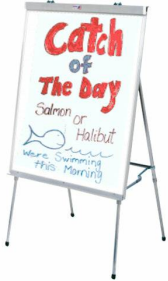

Product Sheet

Item ID # TTR561

27x36 Dry Erase White Board Easels - 4 Leg Posts | Create Your Message or Sign - Portable & Foldable

FOR CURRENT PRICING, VISIT THE ID # LISTED ABOVE

Product Details

- Superior Strong Aluminum Construction
- White Board Dry Erase Easel + Adjustable Height
- Folds Down to 28 1/2" x 38" x 3"
- Fully riveted, NO PARTS TO LOSE!
- Single-Sided, Easily Foldable
- Writing surface: 27" w. x 36" h.
- Unique, grooved 4-leg design for easy alignment into 3 positions
- Full-length marker/chalk tray
- Spring-loaded bar for flipcharts
- Reliable aluminum clutch mechanism for secure locking
- Silver Finish
- Very lightweight and portable
- Rubber Tips on Legs Prevent Slipping
- Overall Display weight: **14 lbs**
- Dry Erase Easels Best for **Indoor Use Only**