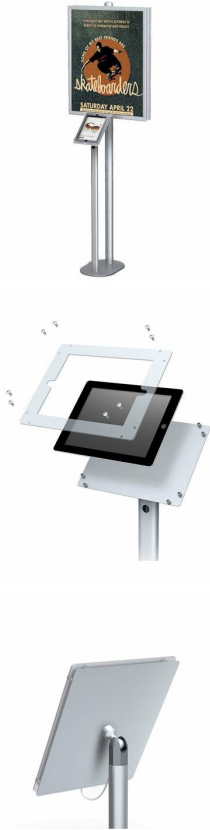

**Apple® iPad Floor Stand Snap Frame (for 22x28 Posters)**

FOR CURRENT PRICING, VISIT THE ID # LISTED ABOVE

**Product Details**

- **22x28 Poster Stand with Snap Open Frame**
- Designed with heavy duty extruded alloy
- Snap Frame on
- **PLEASE SPECIFY WHICH IPAD TYPE YOU HAVE DURING CHECKOUT**
- Displays **1 or 2 posters 22 x 28**
- Single or Double Sided Frame Options
- **Accepts up to 1/32" thick material**
- Frame profile overlaps poster by **3/8" all around**
- All **4** frame sides snap open for easy change of your graphics
- **Styrene Backers & Clear Matte overlays are included**
- **Aluminum frames slide up and down the 72" HIGH aluminum pole to your desired sign height and position**
- Available in **Silver**
- Oval Base: **10" x 14" / 7 LBS**
- Overall Poster Stand Weight: **27 LBS**
- Provides instant set-up and take down within minutes
- 22 x 28 Poster Stand w Snap Frame Best suited for **Indoor Use Only**

**Apple® iPad Holder Details**

- **Anti-theft hardware: Tamper Proof Screws Included**
- High impact acrylic cover secures down your iPad
- **Swivel & tilts 360° with a lock screw to set position if desired**
- Pole Upright Height Where iPad Holder is Attached: 37" High
- iPad Orientation: Vertical (Portrait) or Horizontal (Landscape)
- **Included USB cable runs from the top attached to the iPad, down the inside of the pole, and then out the bottom of the base**
- Foam pads placed underneath the floor stand base provide enough clearance for the USB wire to exit

\*\*\*\*\*  
**LOOKING TO DISPLAY A DIFFERENT TABLET BRAND, WE CAN CUSTOMIZE FOR YOUR SPECIFIC TABLET. CALL US at FOR PRICING**  
\*\*\*\*\*

**How to Lock the iPad Home Button**

The APPLE iPad acrylic cover does have the home button exposed.  
For applications and environments where you wish to lock the screen or APP your displaying, you can simply disable the home button.