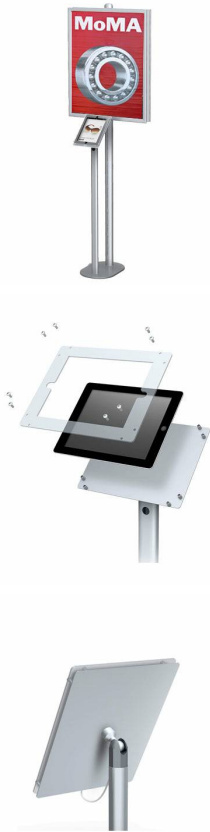

Apple® iPad Floor Stand Top Loading Slide-In Frame (for 24x36 Posters)

FOR CURRENT PRICING, VISIT THE ID # LISTED ABOVE

Product Details

- 24 x 36 Poster Stand
- Designed with heavy duty extruded alloy
- Designed for iPad Holder
- **PLEASE SPECIFY WHICH IPAD TYPE YOU HAVE DURING CHECKOUT**
- Displays 1 or 2 posters 24" Wide x 36" High
- Single or Double Sided Frame Options
- **Top slot opening in sign frame used for poster insert**
- Sleek Curvilinear Mitered Frame with Profile Shape adds Style
- **Accepts up to 3/16" thick material with room for clear overlays**
- Frame profile overlaps poster by 3/8" all around
- **Aluminum frames slide up and down the 72" HIGH aluminum pole to your desired sign height and position**
- Available in **Silver**
- Oval Base: **10" x 14" / 7 LBS**
- Overall Poster Stand Weight: **27 LBS**
- Provides instant set-up and take down within minutes
- 24x36 Poster Stand for iPad Best suited for Indoor Use Only

Apple® iPad Holder Details

- **Anti-theft hardware: Tamper Proof Screws Included**
- High impact acrylic cover secures down your iPad
- **Swivel & tilts 360° with a lock screw to set position if desired**
- Pole Upright Height Where iPad Holder is Attached: 37" High
- iPad Orientation: Vertical (Portrait) or Horizontal (Landscape)
- **Included USB cable runs from the top attached to the iPad, down the inside of the pole, and then out the bottom of the base**
- Foam pads placed underneath the floor stand base provide enough clearance for the USB wire to exit

- Choose 1** Overlay for Single Sided Poster Stands
- Choose 2** Overlays for Double Sided Poster Stands

How to Lock the iPad Home Button

The APPLE iPad acrylic cover does have the home button exposed.
 For applications and environments where you wish to lock the screen or APP your displaying, you can simply disable the home button.