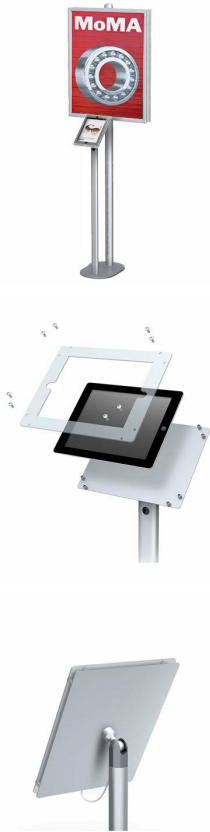

Apple® iPad Floor Stand Top Loading Slide-In Frame (for 24x36 Posters)

FOR CURRENT PRICING, VISIT THE ID # LISTED ABOVE

Product Details

- **24 x 36 Poster Stand**
- Designed with heavy duty extruded alloy
- Designed for iPad Holder
- **PLEASE SPECIFY WHICH IPAD TYPE YOU HAVE DURING CHECKOUT**
- Displays **1 or 2** posters **24" Wide x 36" High**
- Single or Double Sided Frame Options
- **Top slot opening in sign frame used for poster insert**
- Sleek Curvilinear Mitered Frame with Profile Shape adds Style
- **Accepts up to 3/16" thick material with room for clear overlays**
- Frame profile overlaps poster by **3/8" all around**
- **Aluminum frames slide up and down the 72" HIGH aluminum pole to your desired sign height and position**
- Available in **Silver**
- Oval Base: **10" x 14" / 7 LBS**
- Overall Poster Stand Weight: **27 LBS**
- Provides instant set-up and take down within minutes
- 24x36 Poster Stand for iPad Best suited for **Indoor Use Only**

Apple® iPad Holder Details

- **Anti-theft hardware: Tamper Proof Screws Included**
- High impact acrylic cover secures down your iPad
- **Swivel & tilts 360° with a lock screw to set position if desired**
- Pole Upright Height Where iPad Holder is Attached: 37" High
- iPad Orientation: Vertical (Portrait) or Horizontal (Landscape)
- **Included USB cable runs from the top attached to the iPad, down the inside of the pole, and then out the bottom of the base**
- Foam pads placed underneath the floor stand base provide enough clearance for the USB wire to exit

- Choose 1** Overlay for Single Sided Poster Stands
- Choose 2** Overlays for Double Sided Poster Stands

How to Lock the iPad Home Button

The APPLE iPad acrylic cover does have the home button exposed.
 For applications and environments where you wish to lock the screen or APP your displaying, you can simply disable the home button.