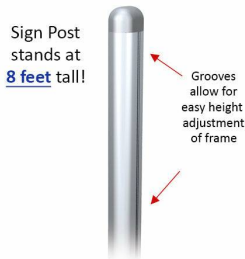

POSTO-STAND 8-Foot Sign Stand 22x56 with Adjustable Slide-In Offset Frame Height

FOR CURRENT PRICING, VISIT THE ID # LISTED ABOVE

Product Details

- POSTO-STAND™ 22x56 Adjustable Sign Post
- Slide-In Frame for **DOUBLE-SIDED** Viewing
- Overall Post Height: 96" (8 FEET TALL)
- Displays ONE Poster 22" Wide x 56" High
- Sign Post is slotted on both sides for frame
- Accessory height adjustments
- **Black and Silver** slide-in frame & post finishes available
- Slide In Frame profile overlaps poster by 3/8" all around
- POSTO-STAND™ proudly **Made in the USA**
- **Holds up to 1/32" thick material**
- Sleek Curvilinear Mitered Frame with Profile Shape adds Style
- Top slot opening in sign frame used for poster insert
- Sign Frame Orientation: Vertical (Portrait)
- Slide-in Frame profile overlaps poster by 3/8" all around
- Weighted Steel Base Provides Added Stability
- Bases offered in a **16"** Round or **17"** Square style
- Built with durable aluminum
- Sign Stands Designed for Indoor Use Only!

If you are satisfied with this look and style of display stand, but wish to order it in our 6 FOOT Posto-Stand style, please call customer service at .

Model	Insert (Poster Size)	Insert (Viewable Area)	Overall Height	Square Base / Round Base
TRSPOF18P-2256	22" Wide x 56" High	21 1/4" x 55 1/4"	96"	16" 17LBS / 17" 16LBS