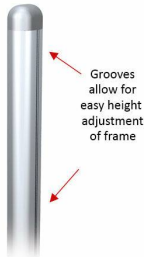

POSTO-STAND 8 Foot Sign Stand 24x36 Slide-In Offset Frame

FOR CURRENT PRICING, VISIT THE ID # LISTED ABOVE

Product Details

- Retail Sign Holder
- This POSTO-STAND™ Displays ONE Poster 24" Wide x 36" High
- **Overall Post Height: 96" (8 FEET TALL)**
- Sign Post is slotted on both sides for frame and accessory height adjustments
- Includes (1) Slide-In Frame 24x36 for **DOUBLE SIDED** Viewing
- **Black and Silver** slide-in frame & post finishes available
- Slide In Frame profile overlaps poster by 3/8" all around
- POSTO-STAND™ proudly **Made in the USA**
- **Holds up to 1/32" thick material**
- **Optional Clear Protective Overlay(s)**
- Sleek Curvilinear Mitered Frame with Profile Shape adds Style
- Top slot opening in sign frame used for poster insert
- Sign Frame Orientation: Vertical (Portrait)
- Slide-in Frame profile overlaps poster by 3/8" all around
- Weighted Steel Base Provides Added Stability
- Bases are offered in a **16" Round** or **17" Square** style (YOU CHOOSE!)
- Built with durable aluminum
- Sign Stands Designed for Indoor Use Only!

If you are satisfied with this look and style of display stand, but wish to order it in our 6 FOOT Posto-Stand style, please call customer service at .

Sign Post stands at **8 feet** tall!

Model	Insert (Poster Size)	Insert (Viewable Area)	Overall Height	Square Base / Round Base
TRSPOF18P-2436	24" Wide x 36" High	23 1/4" x 35 1/4"	96"	16" 17LBS / 17" 16LBS