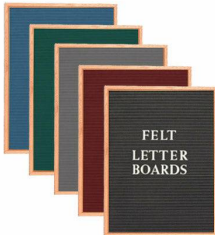

**Adjustable Pedestal Felt Letter Board 18x14 Wood Framed**

FOR CURRENT PRICING, VISIT THE ID # LISTED ABOVE

**Product Details**

- Pedestal Letter Board with Wood Frame
- Adjustable Letter Board Stand
- Open face 18x14 Framed Black Letter Board
- Felt Letter Board with Changeable Letters
- Outer Frame Size: 18 x 14
- Oak Wood Frame (3/4" wide) Borders Felt Letter Board
- Pedestal Adjustable Height Ranges from 36" to 66" Tall
- 1/4" grooves in panel for easy letter and number insertion
- 3/4" White Helvetica letters + numbers included (290 Characters)
- Open Face felt letter boards 18x14 displays **for INDOOR use only**
- Contact us to customize Letterboards

**Ordering Options**

- Frame Orientation: Portrait or Landscape
- Optional colors for felt letterboard panel
- Optional letter & character sets (1/2", 3/4", 1", 2", 3")

**\*CUSTOM SIZES AVAILABLE | CALL US**

3/4" Wide Silver Trim Frame

Model	Overall Letter Board Size	Ships Via	Shipping Weight
PLBAWF-1814	18" x 14"	UPS	16