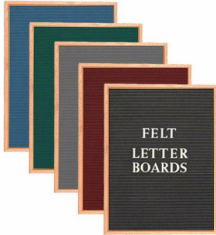

Adjustable Pedestal Felt Letter Board 18x14 Wood Framed

FOR CURRENT PRICING, VISIT THE ID # LISTED ABOVE

Product Details

- Pedestal Letter Board with Wood Frame
- Adjustable Letter Board Stand
- Open face 18x14 Framed Black Letter Board
- Felt Letter Board with Changeable Letters
- Outer Frame Size: 18 x 14
- Oak Wood Frame (3/4" wide) Borders Felt Letter Board
- Pedestal Adjustable Height Ranges from 36" to 66" Tall
- 1/4" grooves in panel for easy letter and number insertion
- 3/4" White Helvetica letters + numbers included (290 Characters)
- Open Face felt letter boards 18x14 displays **for INDOOR use only**
- Contact us to customize Letterboards

Ordering Options

- Frame Orientation: Portrait or Landscape
- Optional colors for felt letterboard panel
- Optional letter & character sets (1/2", 3/4", 1", 2", 3")

***CUSTOM SIZES AVAILABLE | CALL US**

3/4" Wide Silver Trim Frame

Model	Overall Letter Board Size	Ships Via	Shipping Weight
PLBAWF-1814	18" x 14"	UPS	16