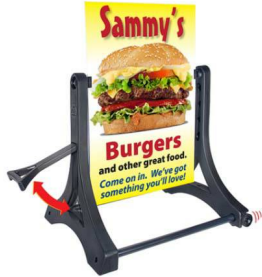

Rolling Swinger Sidewalk Ready-4-Graphics Sign (White)

FOR CURRENT PRICING, VISIT THE ID # LISTED ABOVE

Product Details

- **Patented Product with Patent Pending Features**
- Rolling Swinger Sidewalk Ready-4-Graphics Sign
- Sign Board Size: 24x36 for Posters and Graphics
- Durable Poster Sign Holder Stand for Outdoor Display
- Swinging sidewalk sign with **White poster board**; 2-sided
- **MOUNT YOUR POSTER TO THE POSTER BOARD**
- Poster Board thickness: 1/2"
- **Overall Size of Sidewalk Sign: 32" Wide x 45" High x 24" Deep**
- Changeable White poster/graphic board
- **24" Wide x 36" High** corrugated plastic White sign face
- **Resistant up to 30 MPH wind**
- White sign uprights with 2 black plastic cross tubes (2 Sets)
- Double-Sided Sign Face assembles easily onto Durable Plastic Base
- **Rolling Swinger Sidewalk Signs Can be used outdoors and indoors**

****INCLUDES BLANK 24x36 WHITE PANEL
(POSTERS NOT INCLUDED)
(POSTERS MUST BE PRINTED ON VINYL)**

Model	Poster Board Size	Overall Size	Ships Via	Weight
RLSW-R4G	24" Wide x 36" High	32" Wide x 45" High x 24" Deep	UPS	30