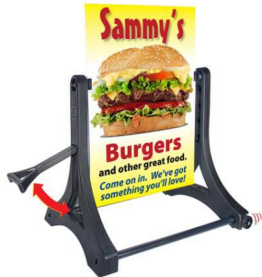

Rolling Swinger Sidewalk Ready-4-Graphics Sign (White)

FOR CURRENT PRICING, VISIT THE ID # LISTED ABOVE

Product Details

- **Patented Product with Patent Pending Features**
- Rolling Swinger Sidewalk Ready-4-Graphics Sign
- Sign Board Size: 24x36 for Posters and Graphics
- Durable Poster Sign Holder Stand for Outdoor Display
- Swinging sidewalk sign with **White poster board**; 2-sided
- **MOUNT YOUR POSTER TO THE POSTER BOARD**
- Poster Board thickness: 1/2"
- Overall Size of Sidewalk Sign: 32" Wide x 45" High x 24" Deep
- Changeable White poster/graphic board
- **24" Wide x 36" High** corrugated plastic White sign face
- **Resistant up to 30 MPH wind**
- White sign uprights with 2 black plastic cross tubes (2 Sets)
- Double-Sided Sign Face assembles easily onto Durable Plastic Base
- **Rolling Swinger Sidewalk Signs Can be used outdoors and indoors**

****INCLUDES BLANK 24x36 WHITE PANEL
(POSTERS NOT INCLUDED)
(POSTERS MUST BE PRINTED ON VINYL)**

Model	Poster Board Size	Overall Size	Ships Via	Weight
RLSW-R4G	24" Wide x 36" High	32" Wide x 45" High x 24" Deep	UPS	30