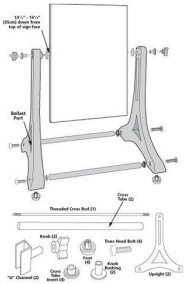

Swinger Roadside Ready-4-Graphics Sign (White)

FOR CURRENT PRICING, VISIT THE ID # LISTED ABOVE

Product Details

- **Patented Product with Patent Pending Features**
- Swinger Roadside Reday-4-Graphics Sign
- Outdoor Sidewalk Sign Board Size for **Posters 48 x 36**
- Swinging sidewalk sign with **White poster board**; 2-sided
- Overall Size of Sidewalk Sign: 51" Wide x 45" High x 24" Deep
- Changeable White poster/graphic board
- **48" Wide x 36" High** corrugated plastic White sign face
- **Resistant up to 30 MPH wind**
- Poster Board thickness: 1/2"
- **MOUNT YOUR POSTER TO THE POSTER BOARD**
- Black sign uprights with 2 black plastic cross tubes (2 Sets)
- Double-Sided Sign Face assembles easily onto Durable Plastic Base
- **Can be used outdoors and indoors**

****INCLUDES BLANK 48x36 WHITE PANEL
(POSTERS NOT INCLUDED)
(POSTERS MUST BE PRINTED ON VINYL)**

Model	Poster Board Size	Overall Size	Ships Via	Weight
RS-SSW-R4G	48" Wide x 36" High	51" Wide x 45" High x 24" Deep	UPS	60