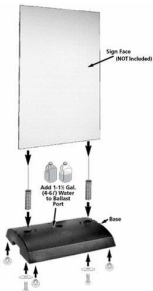

Wind Stand Outdoor Changeable White Sidewalk Sign Board |

FOR CURRENT PRICING, VISIT THE ID # LISTED ABOVE

Product Details

(Sign Panel NOT Included)

- Wind Stand Sidewalk Sign Holder
- Wind Stand Outdoor Changeable Graphics Sign Board
- Size Board Size: **24" Wide x 36" High**
- **Poster Board NOT INCLUDED**
- **Requires adhesive Vinyl for your prints. (To stick to the Poster Board)**
- Flexible Swinging Sidewalk Sign
- Overall Size of Sidewalk Sign: 24" Wide x 42" High x 18" Deep
- **Resistant to 40 - 50 MPH wind**
- Durable Rustproof Techno Polymers Plastic Stand
- For Extra Stability base can be filled with water or sand
- Built In Handle Holds Makes Lifting Sign Easy
- Dual Heavy Duty Galvanized Steel Springs
- Sign Face assembles easily onto Low Profile Durable Plastic Base
- Anti-Slide Feet Included
- Wind Stand Changeable Graphics Sign for Outdoor & Indoor Use

****SIGN BOARD NOT INCLUDED**

Model	Poster Board Size	Overall Size	Ships Via	Weight
SPSGRWT	24" Wide x 36" High	24" Wide x 42" High x 18" Deep	UPS	20