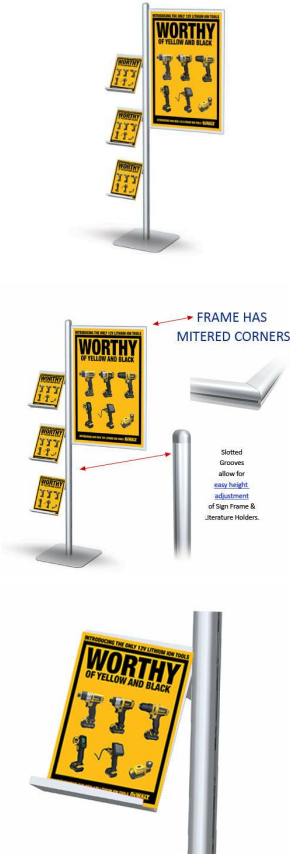

Product Details

- POSTO-STAND® Sign Pedestal Displays Posters 24" Wide x 36" High
- Your choice of ONE, TWO, or THREE Literature Holder! (Right or Left Mounted)
- Overall Post Height: 72" (6 FEET TALL)
- Sign Pedestal, Poster Frame is offset on aluminum post
- Slide-in frame can be adjusted to any height you need on the 72" aluminum pole
- Includes ONE Poster Frame
- Top slot opening in sign frame used for poster insert
- Accepts up to 3/16" thick material with room for clear overlays
- Sleek, curved profile with mitered corners adds style
- Black and Silver 24x36 frame & post finishes available
- Slide-in Frame profile overlaps poster by 3/8" all around
- 24 x 36 Sign Holder Orientation: Vertical (Portrait)
- Weighted Steel Base Provides Added Stability
- Bases are offered in a 17" Square style
- Built with durable aluminum
- Built with pride in the USA
- POSTO-STAND® Designed for Indoor Use

Ordering Options

Protective Clear Overlay:

OPTIONAL Clear .020 polycarbonate overlays are available for protection to your posters or graphics.

Pamphlet / Catalog Holders:

Built from durable steel, these literature holders can be either left or right mounted onto the display stand's slotted post. Their height can also be adjusted, giving you the ability to find the right look for you.

Ordering Options Below!

- (1) **Left Mounted, Lit. Holder:** Includes ONE Left Mounted Literature holder.
- (2) **Left Mounted, Lit Holders:** Includes TWO Left Positioned holders
- (3) **Left Mounted, Lit Holders:** THREE left hung literature holders
- (1) **Right Mounted, Lit. Holder:** Slide-in Poster frame comes with ONE right positioned holder
- (2) **Right Mounted, Lit. Holders:** Two Right Mounted Literature Holders accompany the frame
- (3) **Right Mounted, Lit. Holders:** Includes THREE Right Mounted Holders