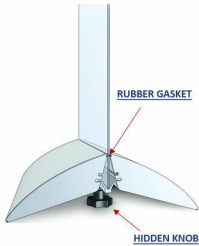

Curved Mount Floorstand Base Display (36" Wide)

FOR CURRENT PRICING, VISIT THE ID # LISTED ABOVE

Product Details

- Built to display **36" Wide** poster boards
- Displays 1 or 2 rigid posters, single or double sided
- **Hidden Knob to tighten and open the poster gripper**
- Floorstand is constructed of durable lightweight aluminum
- Available in **Black or Silver**
- Very lightweight and portable
- **Poster Board Thickness: 3/8" up to 1 1/4"**
- **Height Off Floor: 5 1/2"**
- **Front to Back Floor Space (Depth): 14 1/2"**
- Overall Sign Holder Weight: **15 LBS**
- Curved Mount Sign Holder Best suited for **Indoor Use Only**

***FOR LARGER POSTERS, PLACE 2 MOUNTS UNDER YOUR POSTER BOARD**

Model	Base Width	Height (Off Floor)	Front to Back (Depth)	Ships Via	Product Weight
TTRCM36	36"	5 1/2"	14 1/2"	UPS	15 LBS