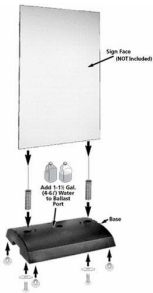

**Springer Ready-4-Graphics Sidewalk Sign**

FOR CURRENT PRICING, VISIT THE ID # LISTED ABOVE

**Product Details**

(Sign Panel NOT Included)

- Springer Outdoor Changeable Graphics Sign Board
- Size Board Size: **24" Wide x 36" High**
- **POSTER BOARD NOT INCLUDED**
- Flexible Swinging Sidewalk Sign
- **Overall Size of Sidewalk Sign: 24" Wide x 42" High x 18" Deep**
- **Resistant to 40 - 50 MPH wind**
- Durable Rustproof Techo Polymers Plastic Stand
- For Extra Stability base can be filled with water or sand
- Built In Handle Holds Makes Lifting Sign Easy
- Dual Heavy Duty Galvanized Steel Springs
- Customer provided Sign Face assembles easily onto Low Profile Durable Plastic Base
- Anti-Slide Feet Included
- **Springer Changeable Graphics Sign for Outdoor & Indoor Use**

Model	Poster Board Size	Overall Size	Ships Via	Weight
SPG-R4G	24" Wide x 36" High	24" Wide x 42" High x 18" Deep	UPS	20