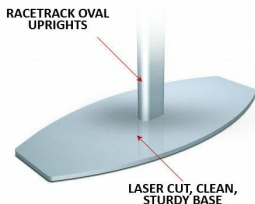

Product Details

- Double Post, Extra Large Poster Stand
- Designed with **heavy duty** extruded aluminum alloy frame
- Display 1 or 2 posters **48 x 48**
- **Frame profile overlaps poster by 3/8" all around**
- **Sign Frame Orientation: Vertical or Horizontal**
- **1/4"** TOP slot opening in sign holder frame: slide in insert
- Sturdy racetrack oval leg support design come with textured end caps
- Super durable, double bolt upright to base connection
- Frame Bottom **24"** off the Floor for Poster Height **48" x 48"**
- **2 Metal Finishes: Matte Black and Satin Silver**
- Sign Holder Corners: Mitered
- Two **12 LBS steel bases** for sturdy support
- **Ships knock down, 8 minutes assembly time**
- Extra Large Poster Display Stand 48"x48" Suitable for Indoor Use

Assembly is permanent.
 Once assembled, display standing unit 48 x 48 cannot be disassembled

Model	Insert (Poster Size)	Insert (Viewable Area)	Overall Height
TTRLPS4848	48" x 48"	47 1/4" x 47 1/4"	72"