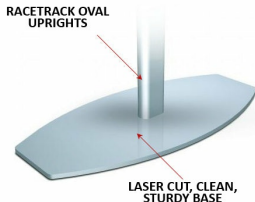

Large Format Portable Poster Stand Display - 48x48 Poster Sign Holder

FOR CURRENT PRICING, VISIT THE ID # LISTED ABOVE

Product Details

- Double Post, Extra Large Poster Stand
- Designed with **heavy duty** extruded aluminum alloy frame
- Display 1 or 2 posters **48 x 48**
- **Frame profile overlaps poster by 3/8" all around**
- **Sign Frame Orientation: Vertical or Horizontal**
- **1/4"** TOP slot opening in sign holder frame: slide in insert
- Sturdy racetrack oval leg support design come with textured end caps
- Super durable, double bolt upright to base connection
- Frame Bottom **24"** off the Floor for Poster Height **48" x 48"**
- **2 Metal Finishes: Matte Black and Satin Silver**
- Sign Holder Corners: Mitered
- Two **12 LBS steel bases** for sturdy support
- **Ships knock down, 8 minutes assembly time**
- Extra Large Poster Display Stand 48"x48" Suitable for Indoor Use

Assembly is permanent.
Once assembled, display standing unit 48 x 48 cannot be disassembled

Model	Insert (Poster Size)	Insert (Viewable Area)	Overall Height
TTRLPS4848	48" x 48"	47 1/4" x 47 1/4"	72"