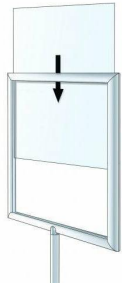

TEL: 844-409-1131 FAX: 877-842-5126
 E-MAIL: info@floorstands.com

Item ID # TTRLPS4848

Large Format Portable Poster Stand Display - 48x48 Poster Sign Holder

FOR CURRENT PRICING, VISIT THE ID # LISTED ABOVE

Product Details

- Double Post, Extra Large Poster Stand
- Designed with **heavy duty** extruded aluminum alloy frame
- Display 1 or 2 posters **48 x 48**
- **Frame profile overlaps poster by 3/8" all around**
- **Sign Frame Orientation: Vertical or Horizontal**
- **1/4"** TOP slot opening in sign holder frame: slide in insert
- Sturdy racetrack oval leg support design come with textured end caps
- Super durable, double bolt upright to base connection
- Frame Bottom **24"** off the Floor for Poster Height **48" x 48"**
- **2 Metal Finishes: Matte Black and Satin Silver**
- Sign Holder Corners: Mitered
- Two **12 LBS steel bases** for sturdy support
- **Ships knock down, 8 minutes assembly time**
- Extra Large Poster Display Stand 48"x48" Suitable for Indoor Use

Assembly is permanent.
 Once assembled, display standing unit 48 x 48 cannot be disassembled

Model	Insert (Poster Size)	Insert (Viewable Area)	Overall Height
TTRLPS4848	48" x 48"	47 1/4" x 47 1/4"	72"