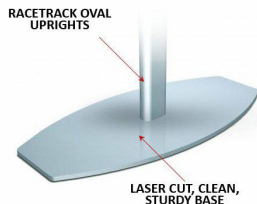

**Large Format Portable Poster Stand Display 36x48 Poster Sign Holder with Two Posts**

FOR CURRENT PRICING, VISIT THE ID # LISTED ABOVE

**Product Details**

- Double Post, Extra Large Poster Stand
- Heavy-Duty Extruded Aluminum Alloy Frame
- Display 1 or 2 posters 36 x 48
- Frame profile overlaps poster by 3/8" all around
- **Sign Frame Orientation:** Vertical or Horizontal
- 1/4" TOP slot opening in sign holder frame: slide in insert
- Sturdy racetrack oval leg support design come with textured end caps
- Super durable, double bolt upright to base connection
- Frame Bottom 36" off the Floor for Poster Height 36"
- Frame Bottom 24" off the Floor for Poster Height 48"
- 2 Metal Finishes: Matte Black and Satin Silver
- Sign Holder Corners: Mitered
- **Two 12 LBS steel bases for sturdy support**
- Ships knock down, 8 minutes assembly time
- Extra Large Poster Display Stand 36"x48" Suitable **for Indoor Use**

Assembly is permanent.  
 Once assembled, display standing unit 36 x 48 cannot be disassembled

Model	Insert (Poster Size)	Insert (Viewable Area)	Overall Height (with Vertical Frame)	Overall Height (with Horizontal Frame)
TTRLPS3648	36" x 48"	35 1/4" x 47 1/4"	72"	72"