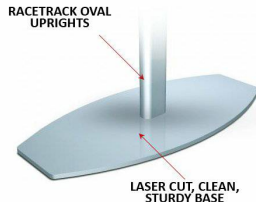

Large Format Portable Poster Stand Display 36x48 Poster Sign Holder with Two Posts

FOR CURRENT PRICING, VISIT THE ID # LISTED ABOVE

Product Details

- Double Post, Extra Large Poster Stand 36x48
- Heavy-Duty Extruded Aluminum Alloy Frame
- Display 1 or 2 Poster Signs 36 x 48 Size
- Frame Profile Overlaps Poster By 3/8" All Around
- **Sign Frame Orientation:** Vertical or Horizontal
- 1/4" TOP Slot Opening in Sign Holder Frame: Slide-in Insert
- Sturdy Racetrack Oval Leg Support Design Has Textured End Caps
- Super Durable, Double Bolt Upright to Base Connection
- Frame Bottom 36" Off the Floor for Poster Height 36"
- Frame Bottom 24" Off the Floor for Poster Height 48"
- 2 Metal Finishes: Matte Black and Satin Silver
- Sign Holder Corners: Mitered
- **Two 12-LB Steel Bases for Sturdy Support**
- Ships Knock Down, 8 Minutes Assembly Time
- Extra Large Poster Display Stand 36"x48" Suitable **for Indoor Use**

Assembly is permanent.
Once assembled, the display standing unit 36 x 48 cannot be disassembled.

Model	Insert (Poster Size)	Insert (Viewable Area)	Overall Height (with Vertical Frame)	Overall Height (with Horizontal Frame)
TTRLPS3648	36" x 48"	35 1/4" x 47 1/4"	72"	72"