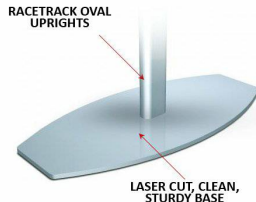

**Large Format Portable Poster Stand Display 36x48 Poster Sign Holder with Two Posts**

FOR CURRENT PRICING, VISIT THE ID # LISTED ABOVE

**Product Details**

- Double Post, Extra Large Poster Stand
- Heavy-Duty Extruded Aluminum Alloy Frame
- Display 1 or 2 posters 36 x 48
- Frame profile overlaps poster by 3/8" all around
- **Sign Frame Orientation:** Vertical or Horizontal
- 1/4" TOP slot opening in sign holder frame: slide in insert
- Sturdy racetrack oval leg support design come with textured end caps
- Super durable, double bolt upright to base connection
- Frame Bottom 36" off the Floor for Poster Height 36"
- Frame Bottom 24" off the Floor for Poster Height 48"
- 2 Metal Finishes: Matte Black and Satin Silver
- Sign Holder Corners: Mitered
- **Two 12 LBS steel bases for sturdy support**
- Ships knock down, 8 minutes assembly time
- Extra Large Poster Display Stand 36"x48" Suitable **for Indoor Use**

Assembly is permanent.  
Once assembled, display standing unit 36 x 48 cannot be disassembled

Model	Insert (Poster Size)	Insert (Viewable Area)	Overall Height (with Vertical Frame)	Overall Height (with Horizontal Frame)
TTRLPS3648	36" x 48"	35 1/4" x 47 1/4"	72"	72"