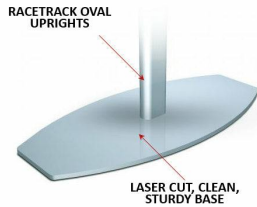

**Super Large Format Portable Poster Stand Display - 60x60 Poster SignFrame**

FOR CURRENT PRICING, VISIT THE ID # LISTED ABOVE

**Product Details**

- Double Post, Extra Large Poster Stand
- Designed with **heavy duty** extruded aluminum alloy frame
- Display 1 or 2 posters **60 x 60**
- **Frame profile overlaps poster by 3/8" all around**
- **Sign Frame Orientation: Vertical or Horizontal**
- **1/4"** TOP slot opening in sign holder frame: slide in insert
- Sturdy racetrack oval leg support design come with textured end caps
- Durable, double bolt upright to base connection
- Frame Bottom **12"** off the Floor for Poster Height **60" x 60"**
- **2 Metal Finishes: Matte Black and Satin Silver**
- Sign Holder Corners: Mitered
- Two **12 LBS steel bases** for sturdy support
- **Ships knock down, 8 minutes assembly time**
- Super Large Poster Display Stand 60"x60" Suitable for Indoor Use

Assembly is permanent.  
 Once assembled, display standing unit 60 x 60 cannot be disassembled

Model	Insert (Poster Size)	Insert (Viewable Area)	Overall Height (with Vertical Frame)
TTRLPS6060	60" x 60"	59 1/4" x 59 1/4"	72"