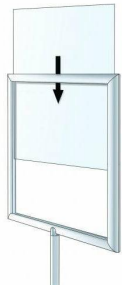

**Super Large Format Portable Poster Stand Display - 60x60 Poster SignFrame**

FOR CURRENT PRICING, VISIT THE ID # LISTED ABOVE

**Product Details**

- Double Post, Extra Large Poster Stand
- Designed with **heavy duty** extruded aluminum alloy frame
- Display 1 or 2 posters **60 x 60**
- **Frame profile overlaps poster by 3/8" all around**
- **Sign Frame Orientation: Vertical or Horizontal**
- **1/4"** TOP slot opening in sign holder frame: slide in insert
- Sturdy racetrack oval leg support design come with textured end caps
- Durable, double bolt upright to base connection
- Frame Bottom **12"** off the Floor for Poster Height **60" x 60"**
- **2 Metal Finishes: Matte Black and Satin Silver**
- Sign Holder Corners: Mitered
- Two **12 LBS steel bases** for sturdy support
- **Ships knock down, 8 minutes assembly time**
- Super Large Poster Display Stand 60"x60" Suitable for Indoor Use

Assembly is permanent.  
 Once assembled, display standing unit 60 x 60 cannot be disassembled

Model	Insert (Poster Size)	Insert (Viewable Area)	Overall Height (with Vertical Frame)
TTRLPS6060	60" x 60"	59 1/4" x 59 1/4"	72"